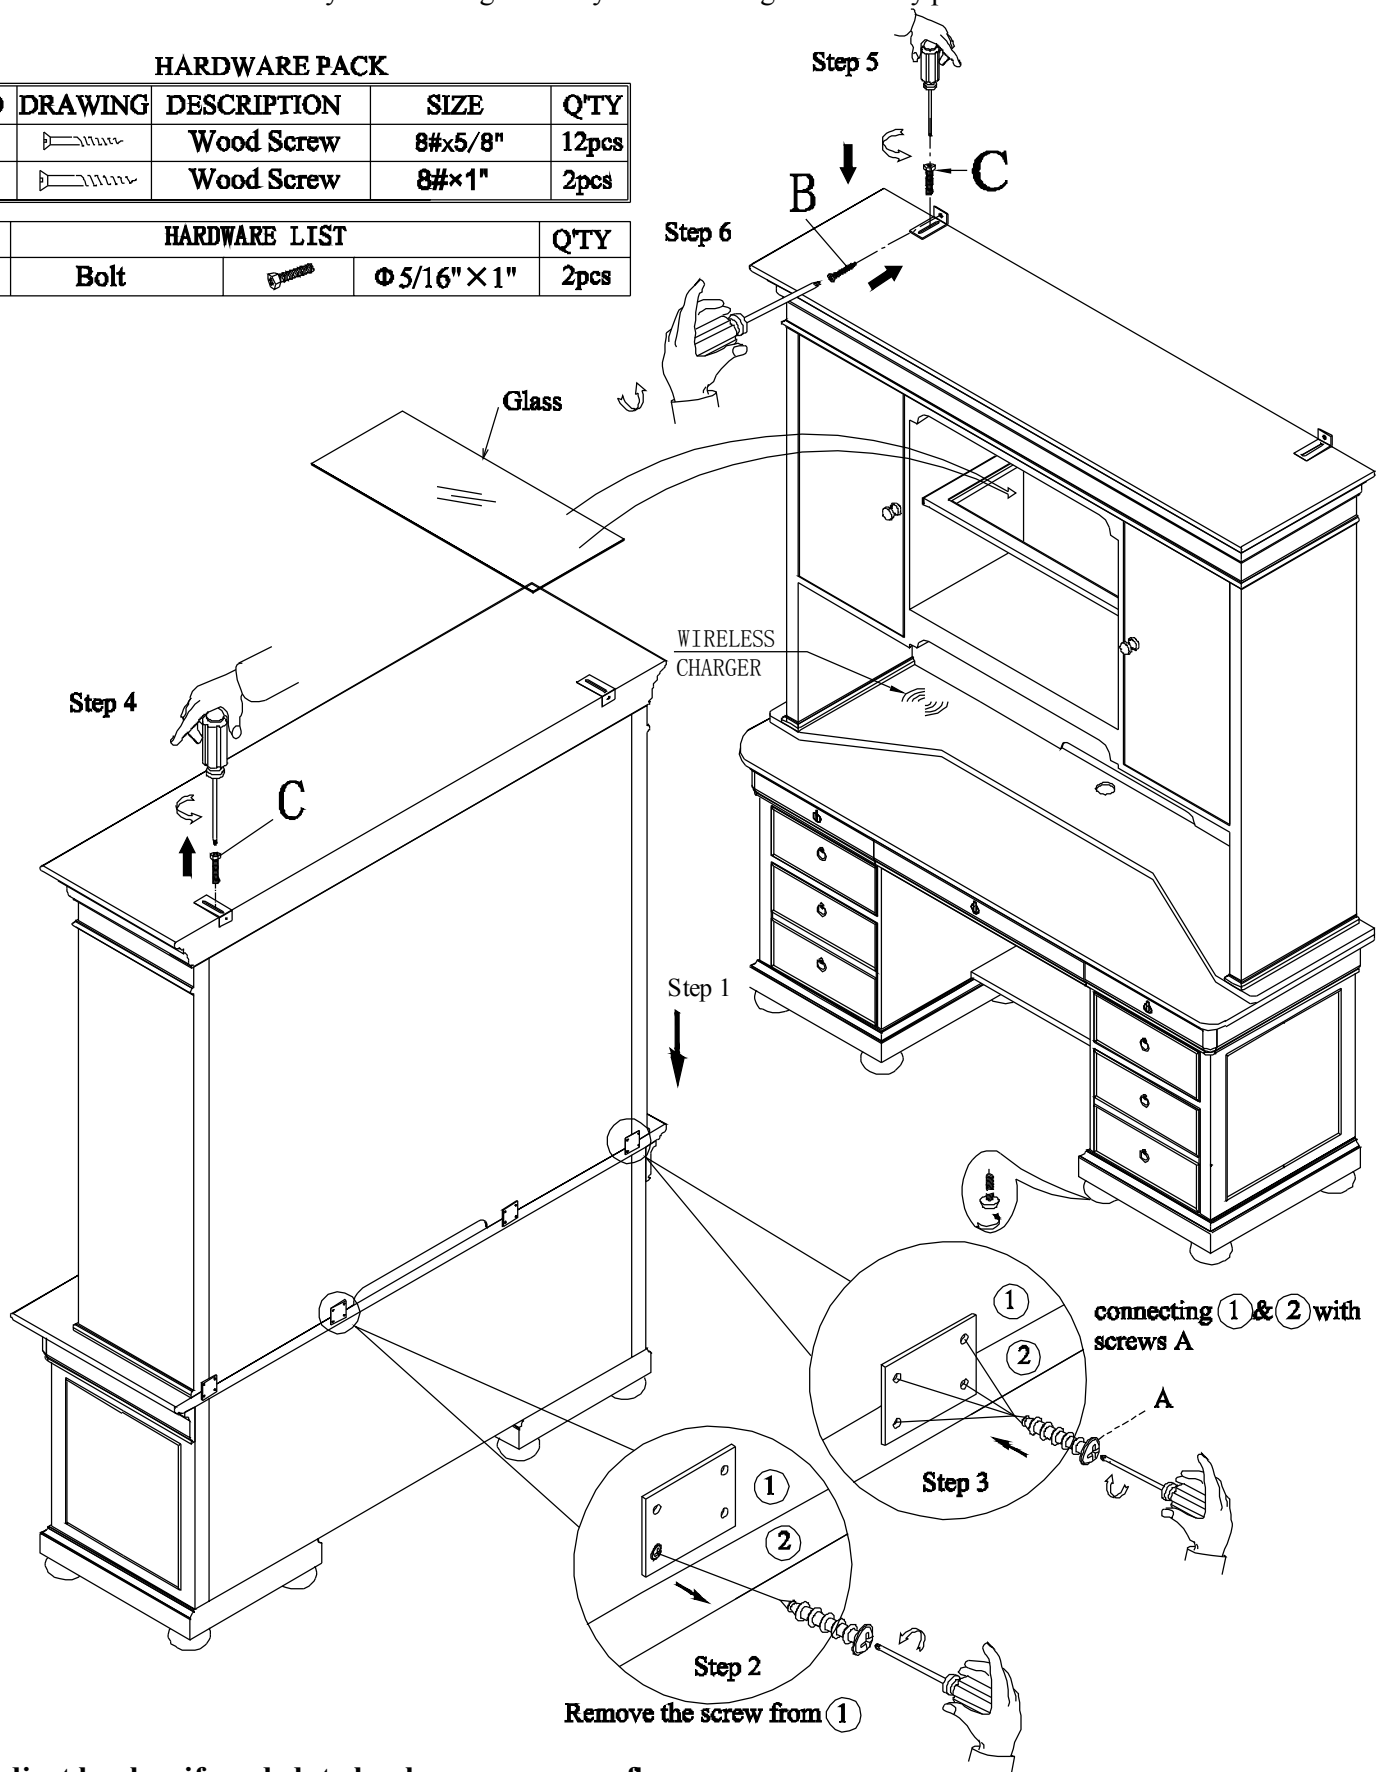

Item: 5971-10464-99 Bristowe Computer Credenza
5971-10467-99 Bristowe Credenza Hutch

Thank you for purchasing this quality product. Be sure to unpack carefully looking for small parts which may have come loose during shipment.

Read all instruction and study the drawing carefully before starting the assembly process:

HARDWARE PACK

NO	DRAWING	DESCRIPTION	SIZE	Q'TY
A		Wood Screw	8#x5/8"	12pcs
B		Wood Screw	8#x1"	2pcs

NO.	HARDWARE LIST			Q'TY
C	Bolt		Φ 5/16"×1"	2pcs

Adjust levelers if needed, to level case on uneven floor