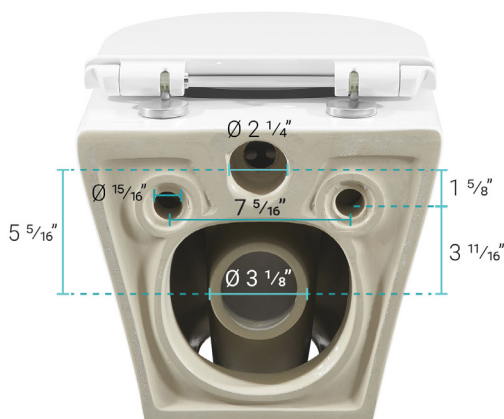

Monaco

Wall-Hung Toilet

SM-WT460

Features:

- Space saving, wall-hung design
- Round compact bowl
- Glazed ceramic
- Adjustable bowl height
- Quick-release, soft-close seat

Installation:

- Wall hung

Colors & Finishes:

- White: SM-WT460

Specifications:

- N.W: 59.91 lb.
- L: 19 1/2" x W: 14 3/8" x H: 14 3/16"

Included Parts:

- Wall-Hung Bowl: SM-WT460
- QQ Feet: SM-QQF14
- Quick-Release Seat: SM-QRS59
- Mounting Kit with Tubes & Spacers: SM-TPT15TS

Required Components (sold separately):

- Wall Actuator: SM-WC001, SM-WC002, SM-WC003 *
- In-Wall Tank Carrier System: SM-WC424, SM-WC426

* Color & style options available

Dual-Flush Flush Actuator SM-WC001Z

Specifications:

- N.W: 2.0 lb.
- L: 9 11/16" x W: 9/16" x H: 6 1/2"

Included Parts:

- Flush Actuator: SM-WC001Z

Compatible Parts (sold separately):

- Residential Concealed In-Wall Toilet Tank for Back-to-Wall Toilet: SM-WC324
- Commercial Concealed In-Wall Toilet Tank for Back-to-Wall Toilet: SM-WC326
- Residential Concealed In-Wall Toilet Tank for Wall-Hung Toilet: SM-WC424
- Commercial Concealed In-Wall Toilet Tank for Wall-Hung Toilet: SM-WC426