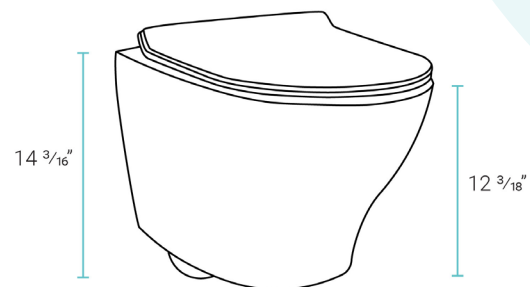

Required Components (sold separately):

- Wall Actuator: SM-WC001, SM-WC002, SM-WC003 *
- In-Wall Tank Carrier System: SM-WC424, SM-WC426

* Color & style options available