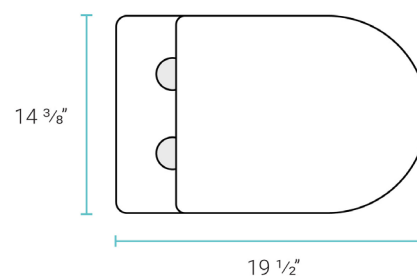

Required Components (sold separately):

- Wall Actuator: SM-WC001, SM-WC002, SM-WC003 *
- In-Wall Tank Carrier System: SM-WC424, SM-WC426

* Color & style options available