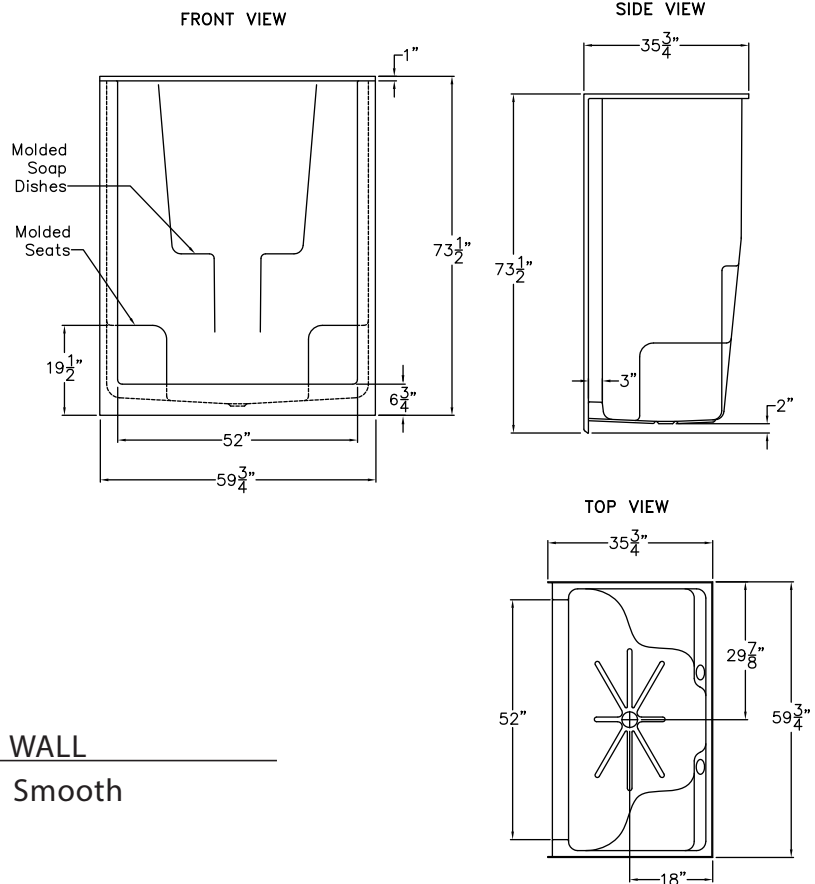

S631
60" x 35.5" x 73"

FEATURES

FINISH	PRODUCT	PIECES	WALL
AcrylX™	Shower	One	Smooth

OPTIONS

WHIRLPOOL	STANDARD COLOR	ACCESSORIES
No	White, Bone, Biscuit	Drain

TECHNICAL INFORMATION

WT	LOAD FACTOR	HANDED BY	CODES
150	0.92	Center Drain	ANSI 124.1, UPC

AVAILABILITY ■

Due to the nature of the materials, dimensions may vary \pm 1/2".