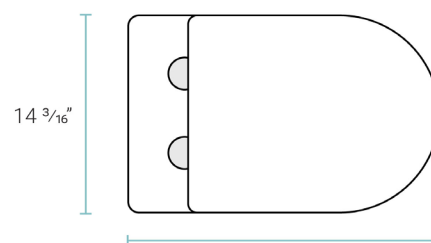

### Features:

- Space saving, wall-hung design
- Round compact bowl
- Glazed ceramic
- Adjustable bowl height
- Quick-release, soft-close seat

### Specifications:

- N.W: 68.3 lb.
- L: 20 1/2" x W: 14 3/16" x H: 12 5/8"

#### Specifications:

- N.W: 33.0 lb.
- L: 22 <sup>13</sup>/<sub>16</sub>" x W: 4 <sup>3</sup>/<sub>4</sub>" x H: 51 <sup>3</sup>/<sub>16</sub>"

## Specifications:

- N.W: 2.0 lb.
- L: 9 11/16" x W: 9/16" x H: 6 1/2"