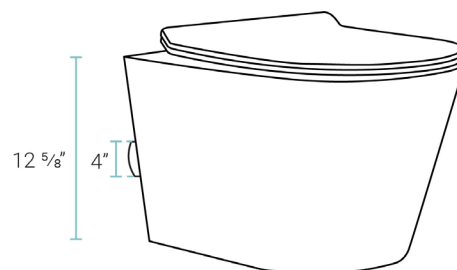

### Features:

- Space saving, wall-hung design
- Round compact bowl
- Glazed ceramic
- Adjustable bowl height
- Quick-release, soft-close seat

### Specifications:

- N.W: 68.3 lb.
- L: 20 1/2" x W: 14 3/16" x H: 12 5/8"