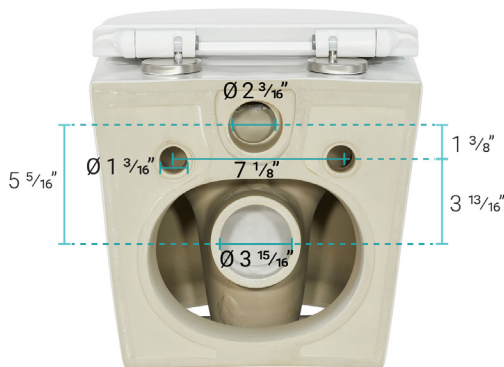

### Features:

- Space saving, wall-hung design
- Round compact bowl
- Glazed ceramic
- Adjustable bowl height
- Quick-release, soft-close seat

### Installation:

- Top-mount, wall hung
- 7" P-Trap

### Specifications:

- N.W: 68.3 lb.
- L: 20 1/2" x W: 14 3/16" x H: 12 5/8"