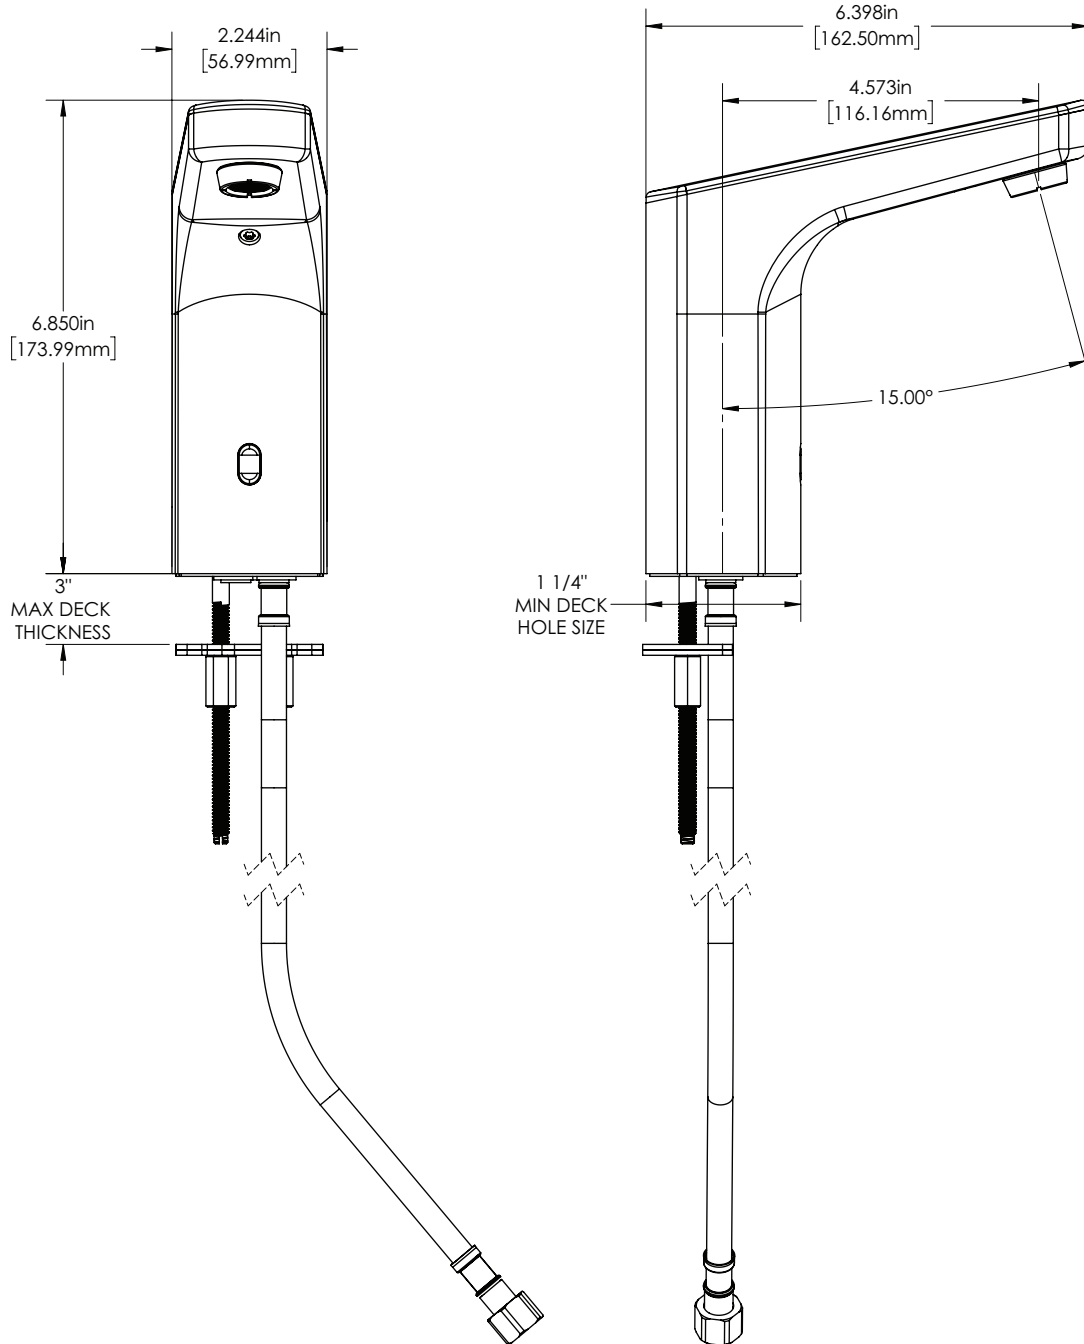

All dimensions are in inches (millimeters) unless otherwise specified and are subject to change without notice.

Architect/Engineer Approval Space:

P: 800-537-2107  
F: 800-977-2747  
W: WWW.SPEAKMAN.COM  
R: 04-NOVEMBER 2021

## Classic Battery Sensor Faucet

All dimensions are in inches (millimeters) unless otherwise specified and are subject to change without notice.

Architect/Engineer Approval Space:

P: 800-537-2107  
F: 800-977-2747  
W: WWW.SPEAKMAN.COM  
R: 04-NOVEMBER 2021