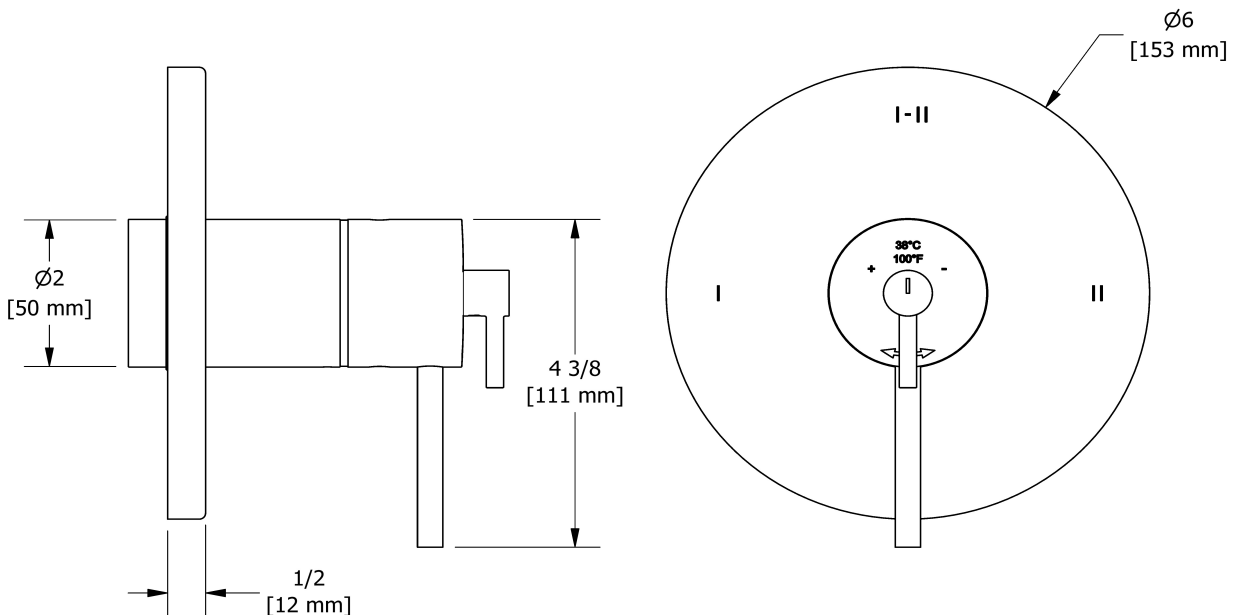

Service à la clientèle

Ontario, Ouest Canadien : 888-287-5354 Québec, Maritimes, États-Unis : 866-473-8442

2-way Type T/P coaxial valve trim
TGS23

Specifications

Descriptions

- Thermostatic/pressure balance coaxial cartridge with check valves
- Trim only
- R23, R23-SPEX or R23-EX rough required to complete
- 4 positions (OFF, 1, 1 and 2, 2) share

Available colors

- C : Chrome

Available flow

- 24 L/min, 6.3 gpm (US) 60psi

Certifications

- CSA B125.1
- ASME A112.18.1
- ASSE 1016
- CMR248 Approval
- ADA

Sizes, models and finishes may differ from those presented.