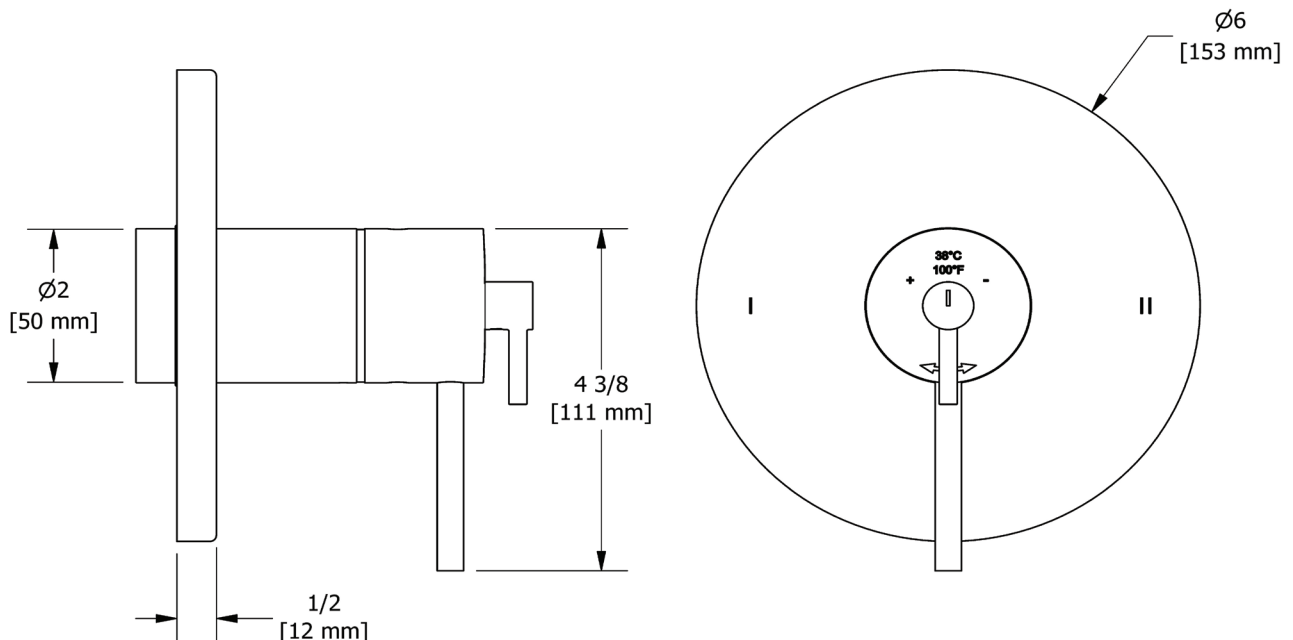

SPECIFICATIONS

DESCRIPTION

- Combines both thermostatic and pressure balance technologies
- "Set it and forget it" temperature control
- Temperature and volume control with diverter
- 2 dedicated functions (CEC compliant)
- R23 Rough-in valve sold separately
- Extension kits available, 1 1/4" EXT23KIT114 and 3/4" EXT23KIT34

CS

1/2" Thermostatic & Pressure Balance Trim With 2 Functions

MODEL: TCSTM44

UPC® ADA

For warranty or additional information, contact:

U.S.A.
houseofrohl.com/support
1-800-777-9762

QUEBEC / MARITIMES / WESTERN CANADA
QUÉBEC / MARITIMES / OUEST CANADIEN
QUEBEC / MARITIMOS / CANADA OCCIDENTAL
houseofrohl.ca/support
1-866-473-8442