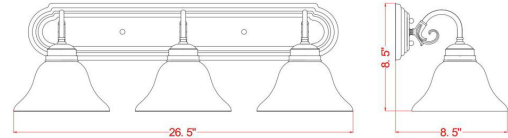

Millbridge 3-Light Vanity Light
Satin Nickel

SPECIFICATIONS

MOUNTING:	Wall Mount	LED BRIGHTNESS (LUMENS):	N/A
SLOPED CEILING ADAPTABLE:	No	LED COLOR CORRELATED TEMPERATURE (CCT):	N/A
LAMP TYPE 1:	Maximum 60W Medium Base Bulb	LED COLOR RENDERING INDEX (CRI):	N/A
BULB INCLUDED:	No	LED EFFICACY:	N/A
WATTS PER BULB:	60W	LED AVERAGE RATED LIFE:	N/A
TOTAL WATTAGE:	180W	ENERGY EFFICIENT:	No
DIMMABLE:	Yes	LIGHTING AMPS:	N/A
MATERIAL CONSTRUCTION:	Steel	VOLTAGE:	120V
ASSEMBLED DIMENSIONS:	8.5" H x 26.5" L x 8.5" D		
WEIGHT:	7.38 lbs.		
BACKPLATE DIMENSIONS:	N/A		
CANOPY/PLATE DIMENSIONS:	N/A		
GLASS/SHADE DIMENSIONS:	4.2" H x 7.5" L x 7.5" D		
GLASS/SHADE MATERIAL:	Glass		
GLASS/SHADE TYPE:	Alabaster		
GLASS/SHADE COLOR:	White		