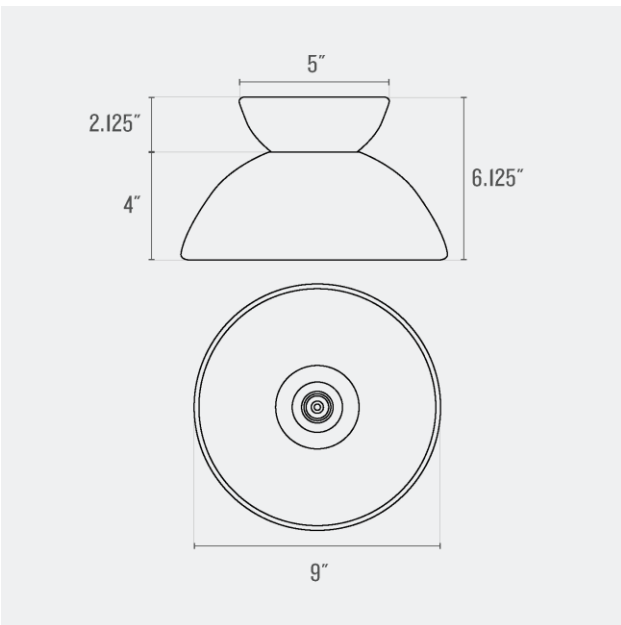

**Max Wattage:** 40 W

**Voltage:** 120/220 V

**Location Rating:** Damp

**Dimensions:**

Overall: 6.125" H x 9" W x 9" D

Shade: 4" H x 9" W x 9" D

Canopy: 2.125" H x 5" W x 5" D

One year guarantee