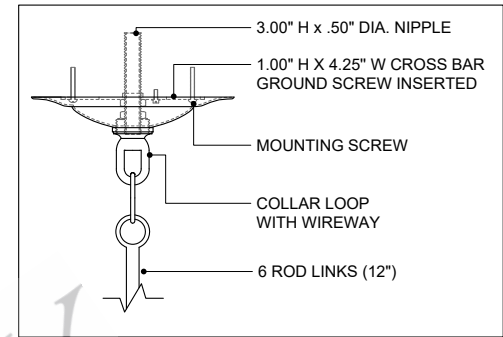

TOP VIEW

CANOPY DETAIL

FRONT VIEW

SIDE VIEW

9000-1207

ALL WORK © 2024 CURREY & COMPANY