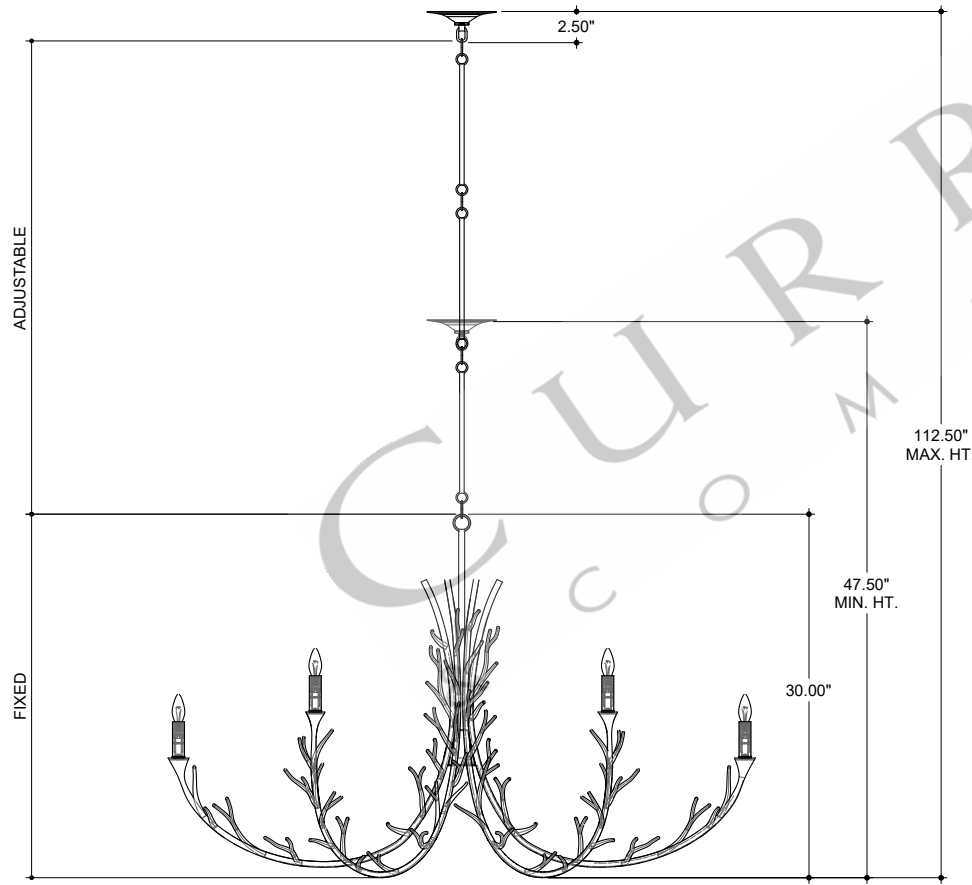

TOP VIEW

CANOPY DETAIL

FRONT VIEW

SIDE VIEW

9000-1207

ALL WORK © 2024 CURREY & COMPANY