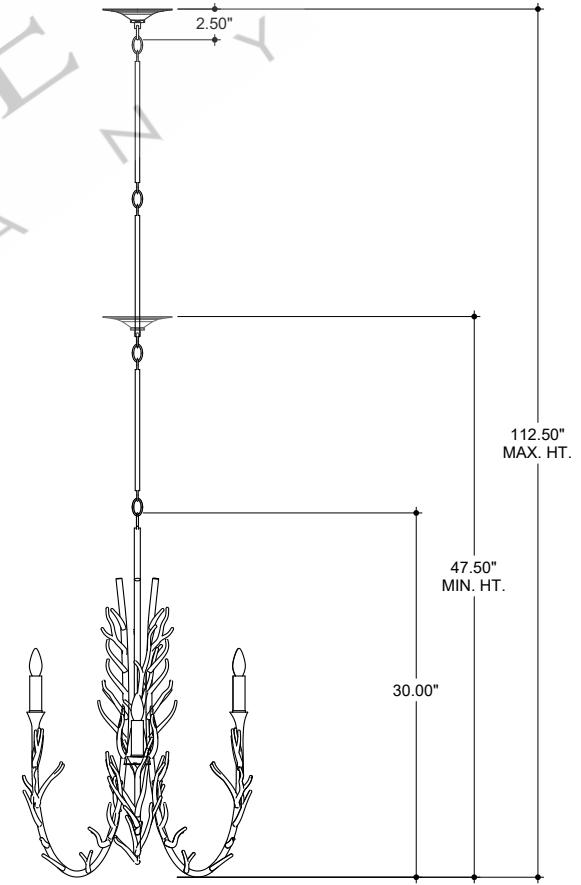

TOP VIEW

CANOPY DETAIL

FRONT VIEW

SIDE VIEW

9000-1207

ALL WORK © 2024 CURREY & COMPANY