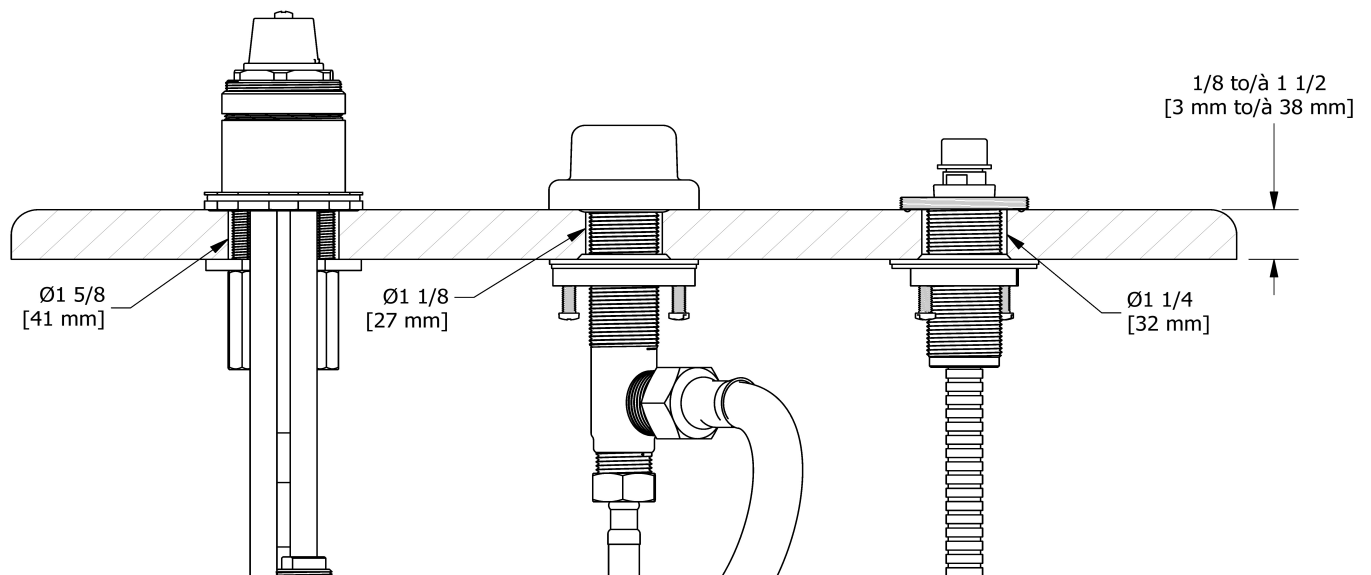

Sizes, models and finishes may differ from those presented.

Warranty

This **Riobel Inc.** product you have purchased carries a Limited Lifetime Warranty on the chrome, PVD finish, blacks and all working parts and is guaranteed from the initial purchase date against all manufacturing defects. All other finishes, including plastic components, are guaranteed for one year. All electric and/or electronic parts are covered by a 5-year limited warranty.

Customer Service

Ontario, West Canada : 888-287-5354 Quebec, Maritimes, United States : 866-473-8442