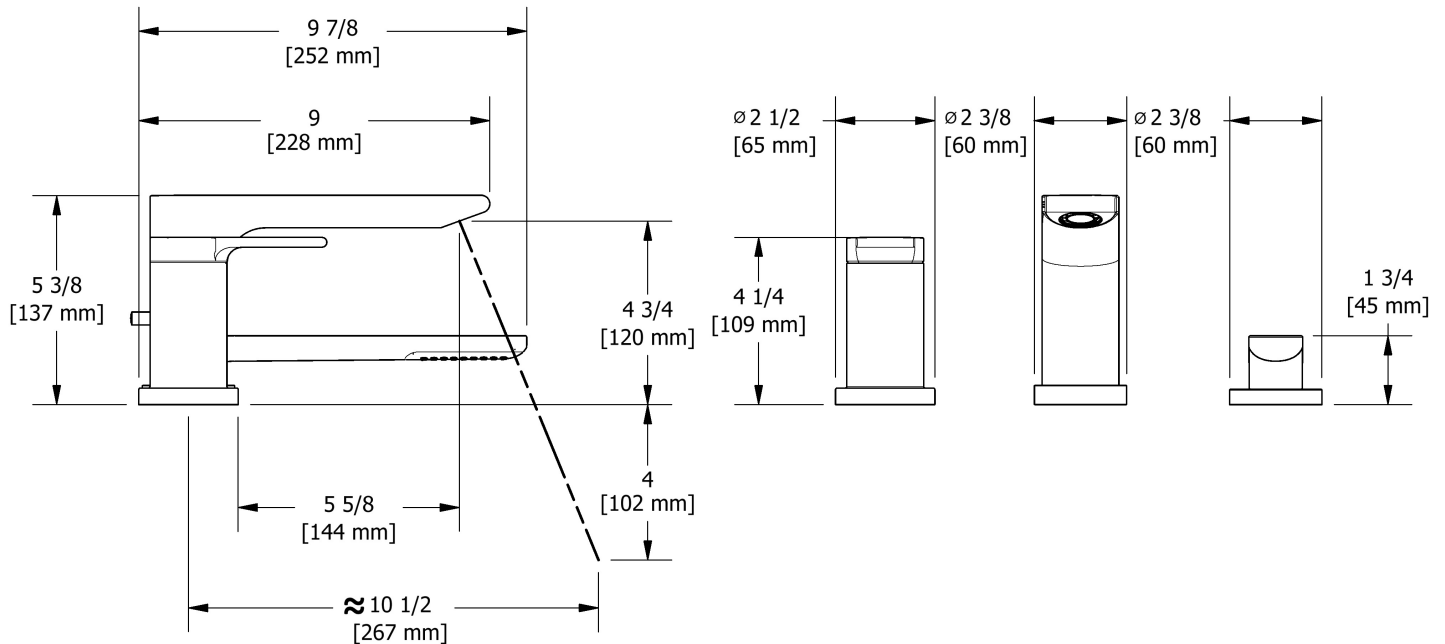

Sizes, models and finishes may differ from those presented.

Warranty

This **Riobel Inc.** product you have purchased carries a Limited Lifetime Warranty on the chrome, PVD finish, blacks and all working parts and is guaranteed from the initial purchase date against all manufacturing defects. All other finishes, including plastic components, are guaranteed for one year. All electric and/or electronic parts are covered by a 5-year limited warranty.

Customer Service

Ontario, West Canada : 888-287-5354 Quebec, Maritimes, United States : 866-473-8442