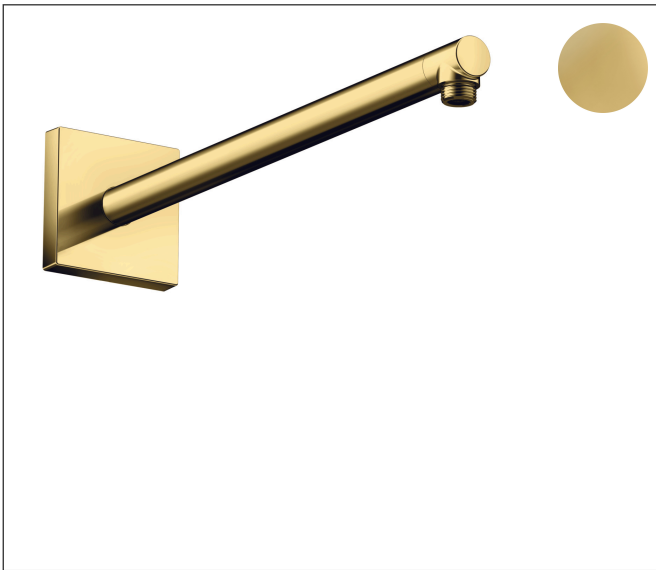

Brand	AXOR
Art. Name	AXOR ShowerSolutions Showerarm 15" Square
Art. Nr.	26436991
Surface	polished gold optic
Pos.	1

Product Picture

Features

- Length: 390 mm
- Brass
- Connection type: 1/2" NPT
- Showerarm, Mounting Material, Assembly instructions