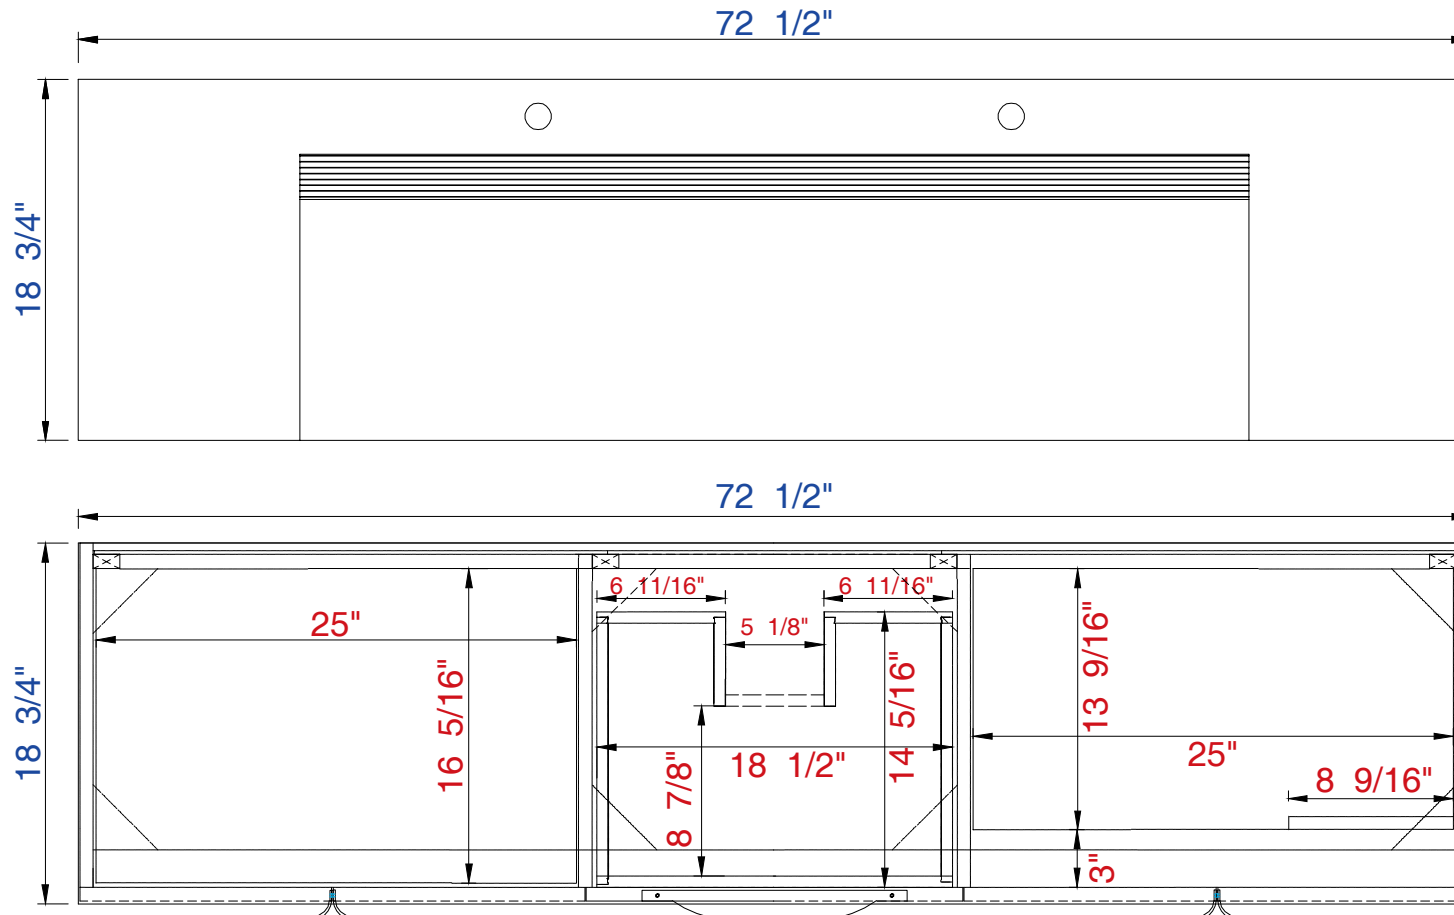

72"

Item Number:

JAMES MARTIN

Bainbridge 72" Cabinet

368-V72D-TBO

VANITIES™

Diagrams with Dimensions
page 01 of 03

NOTE ONE: Countertop with integrated sink is shown on this cabinet

NOTE TWO: This vanity does not have a Backsplash

72"

Item Number:

368-V72D-TBO

JAMES MARTIN

VANITIES™

Bainbridge 72" Cabinet

Diagrams with Dimensions
page 02 of 03

NOTE ONE: Countertop with integrated sink is shown on this cabinet

72"

Item Number:

368-V72D-TBO

JAMES MARTIN

VANITIES™

Bainbridge 72" Cabinet

Diagrams with Dimensions
page 03 of 03

NOTE ONE: Countertop with integrated sink is shown on this cabinet
 NOTE TWO: This vanity does not have a Backsplash

1838mm

Item Number:

368-V72D-TBO

JAMES MARTIN

VANITIES™

Bainbridge 1838mm Cabinet

Diagrams with Dimensions
page 01 of 03