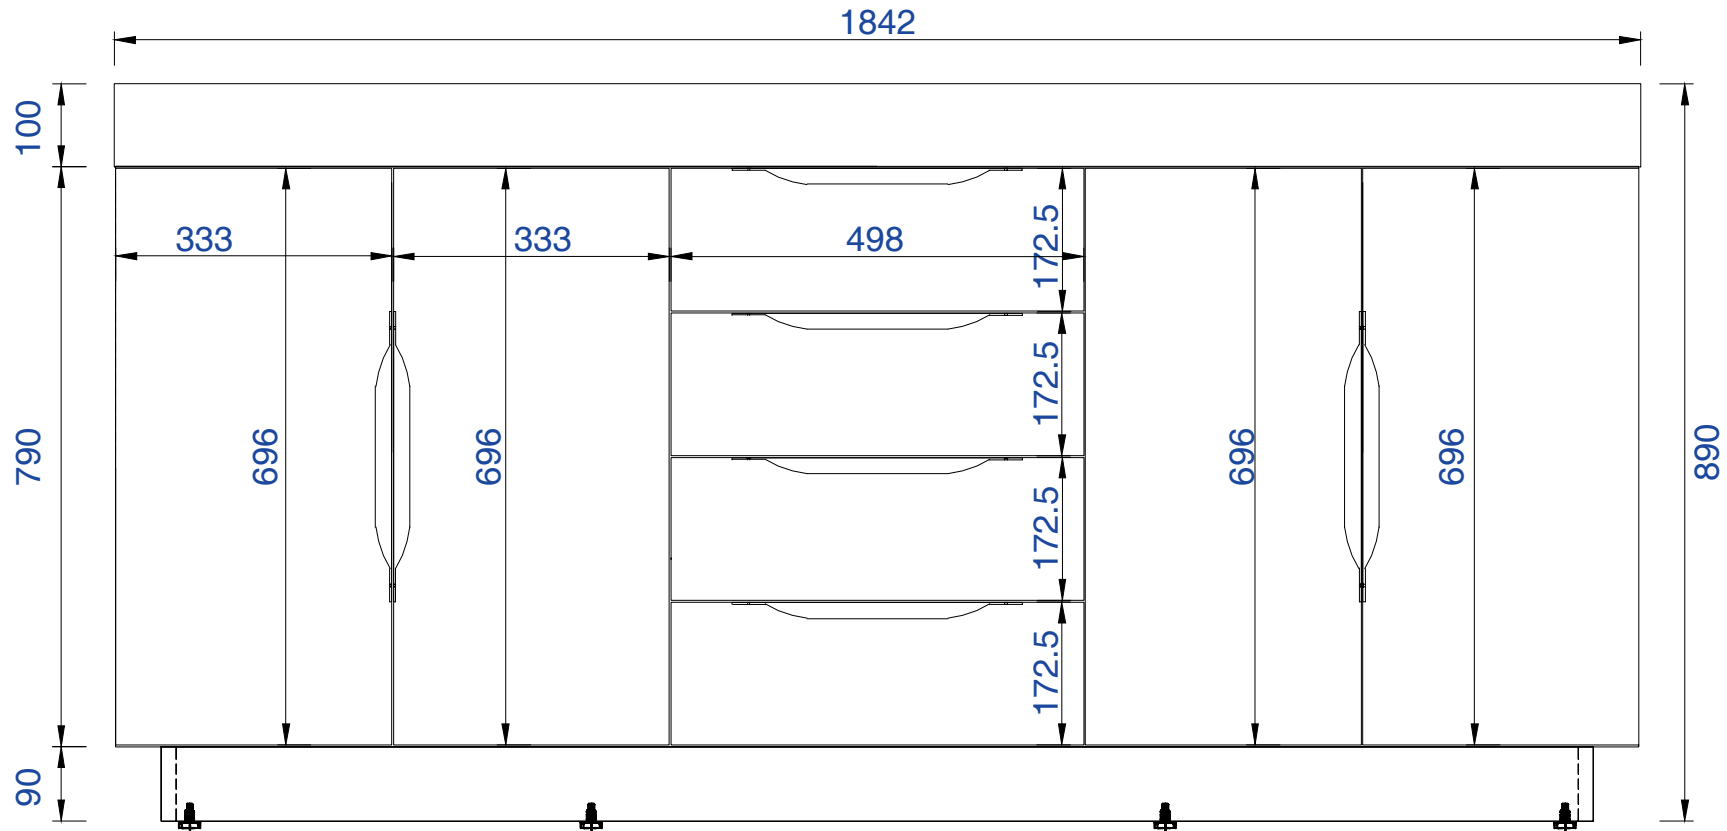

NOTE ONE: Countertop with integrated sink is shown on this cabinet

72"

Item Number:

368-V72D-TBO

JAMES MARTIN

VANITIES™

Bainbridge 72" Cabinet

Diagrams with Dimensions
page 03 of 03

NOTE ONE: Countertop with integrated sink is shown on this cabinet
 NOTE TWO: This vanity does not have a Backsplash

1838mm

Item Number:

368-V72D-TBO

JAMES MARTIN

VANITIES™

Bainbridge 1838mm Cabinet

Diagrams with Dimensions
page 01 of 03

NOTE ONE: Countertop with integrated sink is shown on this cabinet

NOTE TWO: This vanity does not have a Backsplash

1838mm

Item Number:
368-V72D-TBO

JAMES MARTIN

VANITIES™

Bainbridge 1838mm Cabinet

Diagrams with Dimensions
page 02 of 03

NOTE ONE: Countertop with integrated sink is shown on this cabinet