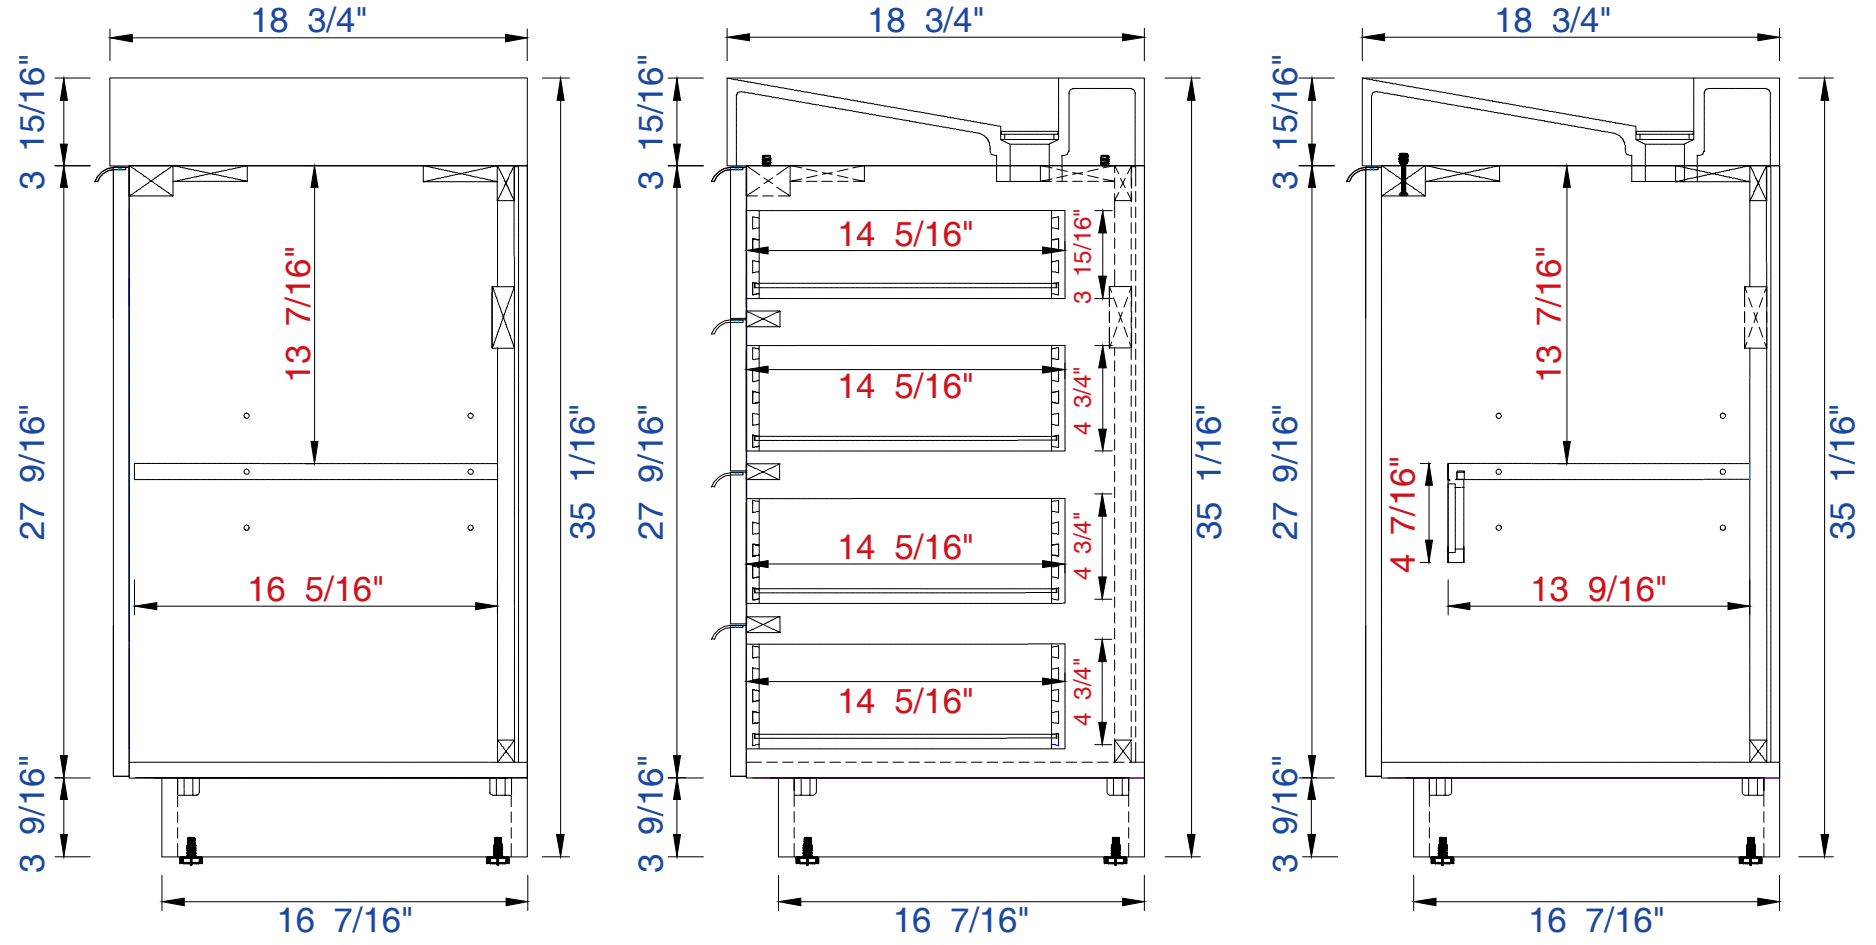

72"

Item Number:

JAMES MARTIN

Bainbridge 72" Cabinet

368-V72D-TBO

VANITIES™

Diagrams with Dimensions
page 01 of 03

NOTE ONE: Countertop with integrated sink is shown on this cabinet

NOTE ONE: Countertop with integrated sink is shown on this cabinet

72"

Item Number:

368-V72D-TBO

JAMES MARTIN

VANITIES™

Bainbridge 72" Cabinet

Diagrams with Dimensions
page 03 of 03

NOTE ONE: Countertop with integrated sink is shown on this cabinet
 NOTE TWO: This vanity does not have a Backsplash

1838mm

Item Number:

368-V72D-TBO

JAMES MARTIN

VANITIES™

Bainbridge 1838mm Cabinet

Diagrams with Dimensions
page 01 of 03

NOTE ONE: Countertop with integrated sink is shown on this cabinet

NOTE TWO: This vanity does not have a Backsplash

1838mm

Item Number:
368-V72D-TBO

JAMES MARTIN

VANITIES™

Bainbridge 1838mm Cabinet

Diagrams with Dimensions
page 02 of 03