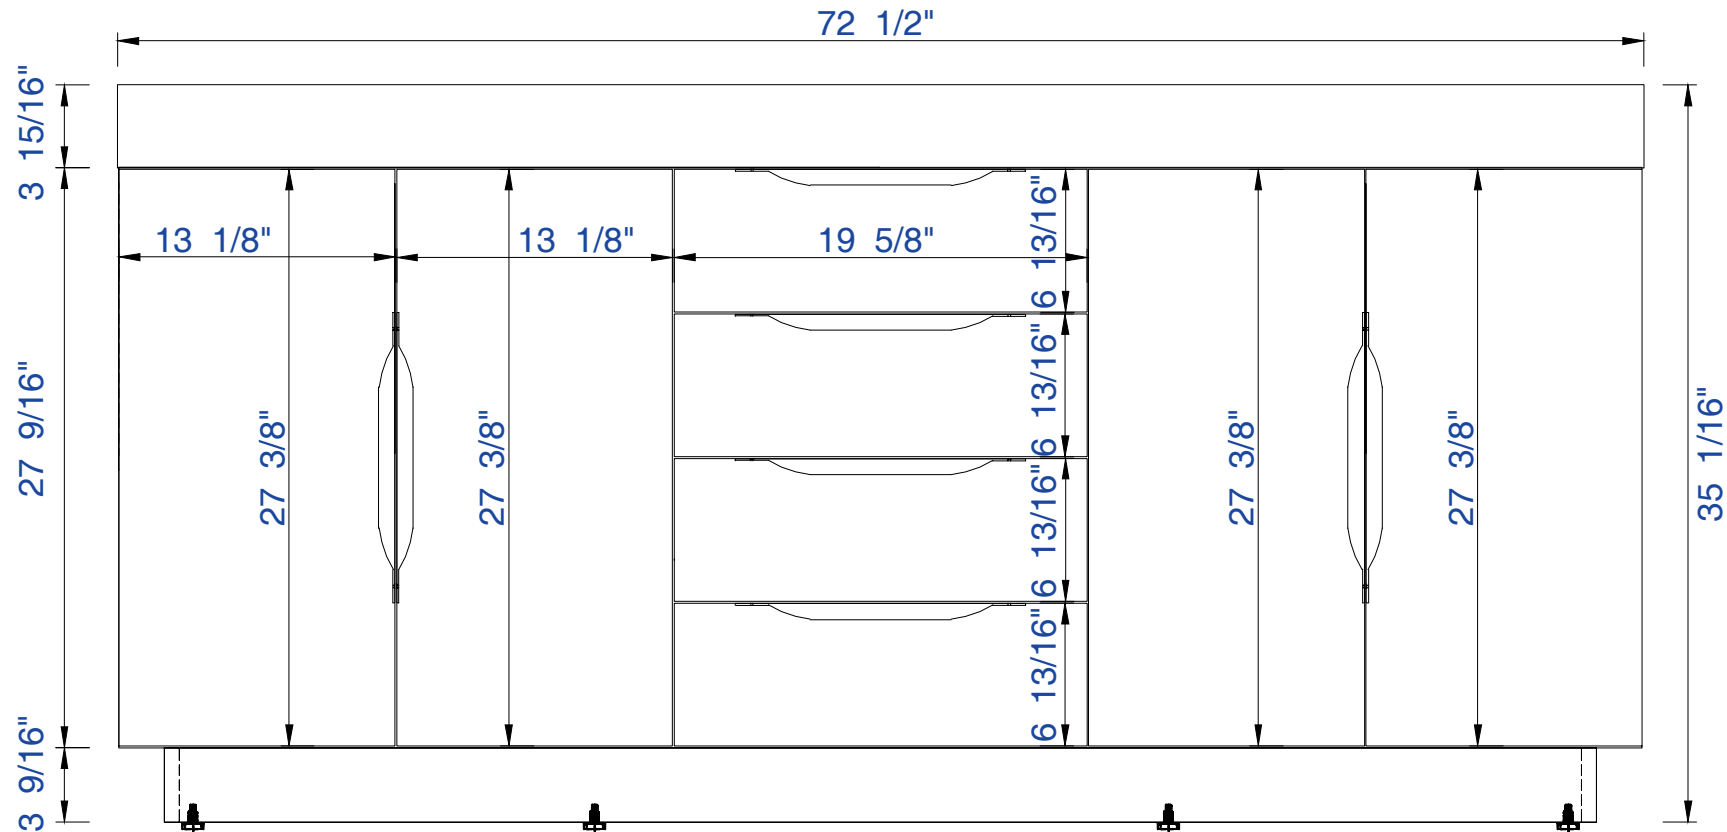

72"

Item Number:

JAMES MARTIN

Bainbridge 72" Cabinet

368-V72D-TBO

VANITIES™

Diagrams with Dimensions
page 01 of 03

NOTE ONE: Countertop with integrated sink is shown on this cabinet

NOTE ONE: Countertop with integrated sink is shown on this cabinet

72"

Item Number:

368-V72D-TBO

JAMES MARTIN

VANITIES™

Bainbridge 72" Cabinet

Diagrams with Dimensions
page 03 of 03

NOTE ONE: Countertop with integrated sink is shown on this cabinet
 NOTE TWO: This vanity does not have a Backsplash

1838mm

Item Number:

368-V72D-TBO

JAMES MARTIN

VANITIES™

Bainbridge 1838mm Cabinet

Diagrams with Dimensions
page 01 of 03

NOTE ONE: Countertop with integrated sink is shown on this cabinet

NOTE TWO: This vanity does not have a Backsplash

1838mm

Item Number:
368-V72D-TBO

JAMES MARTIN

VANITIES™

Bainbridge 1838mm Cabinet

Diagrams with Dimensions
page 02 of 03