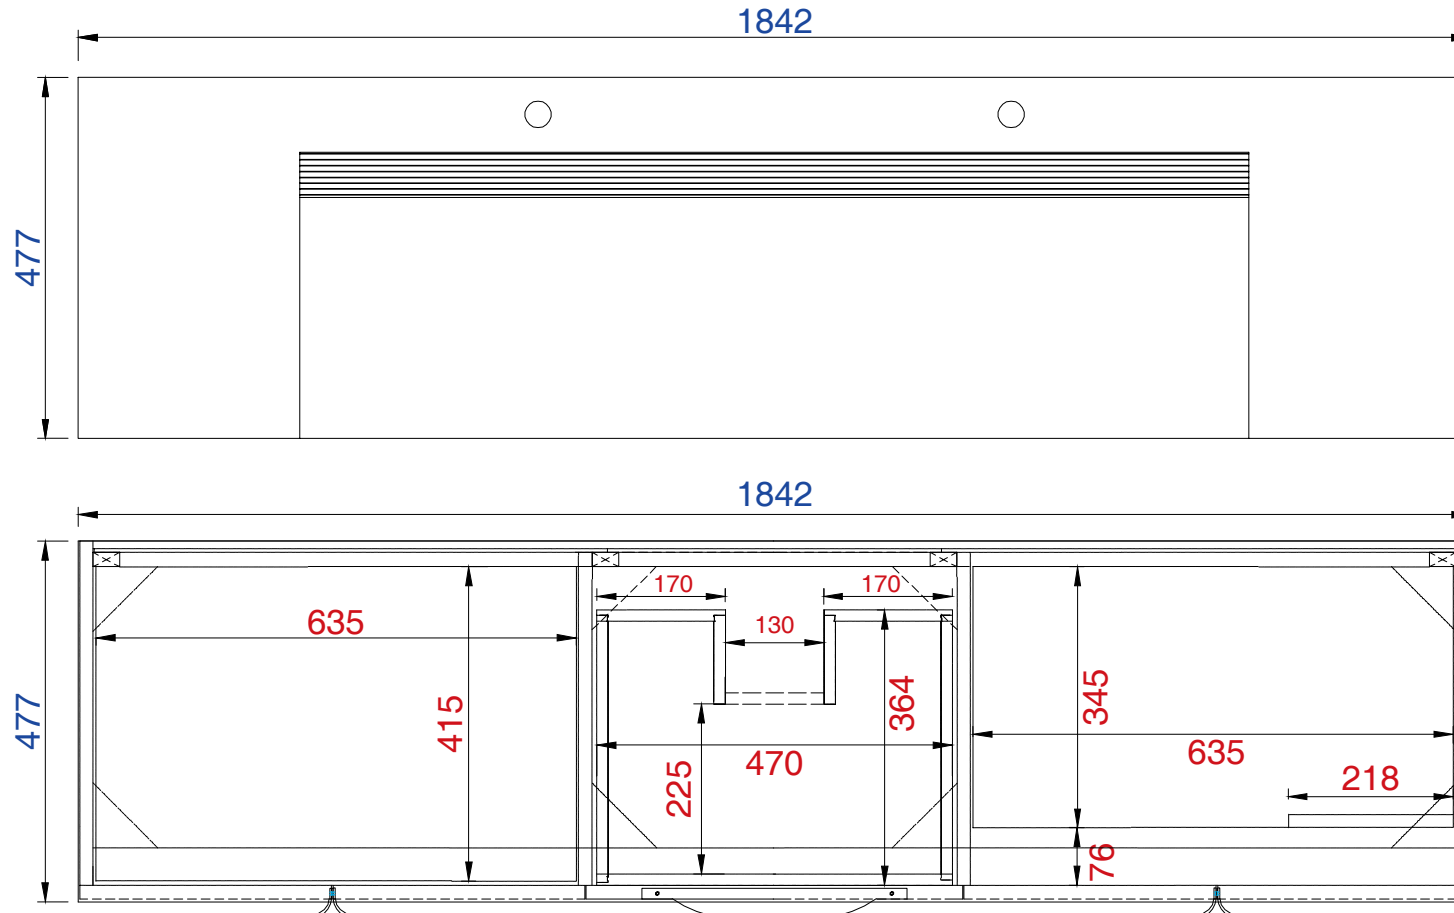

NOTE ONE: Countertop with integrated sink is shown on this cabinet

72"

Item Number:

368-V72D-TBO

JAMES MARTIN

VANITIES™

Bainbridge 72" Cabinet

Diagrams with Dimensions
page 03 of 03

NOTE ONE: Countertop with integrated sink is shown on this cabinet
 NOTE TWO: This vanity does not have a Backsplash

1838mm

Item Number:

368-V72D-TBO

JAMES MARTIN

VANITIES™

Bainbridge 1838mm Cabinet

Diagrams with Dimensions
page 01 of 03

NOTE ONE: Countertop with integrated sink is shown on this cabinet

NOTE TWO: This vanity does not have a Backsplash

1838mm

Item Number:
368-V72D-TBO

JAMES MARTIN

VANITIES™

Bainbridge 1838mm Cabinet

Diagrams with Dimensions
page 02 of 03

NOTE ONE: Countertop with integrated sink is shown on this cabinet