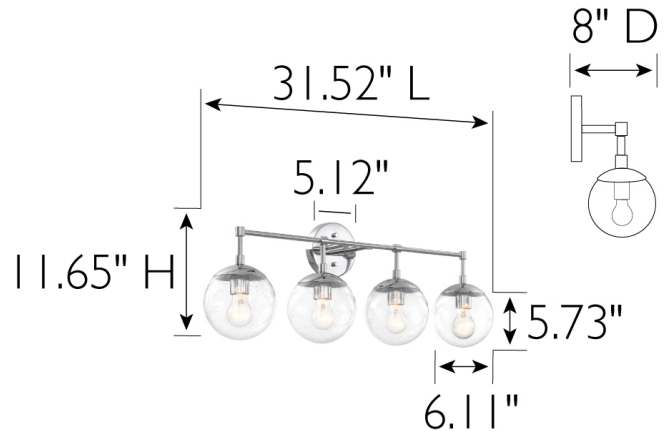

Gracelyn 4-Light Dimmable Vanity Light Polished Chrome

SPECIFICATIONS

MOUNTING:	Wall Mount	LED BRIGHTNESS (LUMENS):	N/A
SLOPED CEILING ADAPTABLE:	No	LED COLOR CORRELATED TEMPERATURE (CCT):	N/A
LAMP TYPE:	Incandescent	LED COLOR RENDERING INDEX (CRI):	N/A
BULB INCLUDED:	No	LED EFFICACY:	N/A
WATTS PER BULB:	60W	LED AVERAGE RATED LIFE:	N/A
TOTAL WATTAGE:	240W	ENERGY EFFICIENT:	No
DIMMABLE:	Yes	LIGHTING AMPS:	N/A
MATERIAL CONSTRUCTION:	Steel/Glass	VOLTAGE:	120V
ASSEMBLED DIMENSIONS:	11.65" H x 31.52" L x 8" D		
WEIGHT:	6.39 lbs.		
BACKPLATE DIMENSIONS:	5.12" H x 5.12" W x 1.02" D		
CANOPY/PLATE DIMENSIONS:	N/A		
GLASS/SHADE DIMENSIONS:	5.73" H x 6.11" L x 6.11" D		
GLASS/SHADE MATERIAL:	Glass		
GLASS/SHADE TYPE:	Seedy		
GLASS/SHADE COLOR:	Clear		