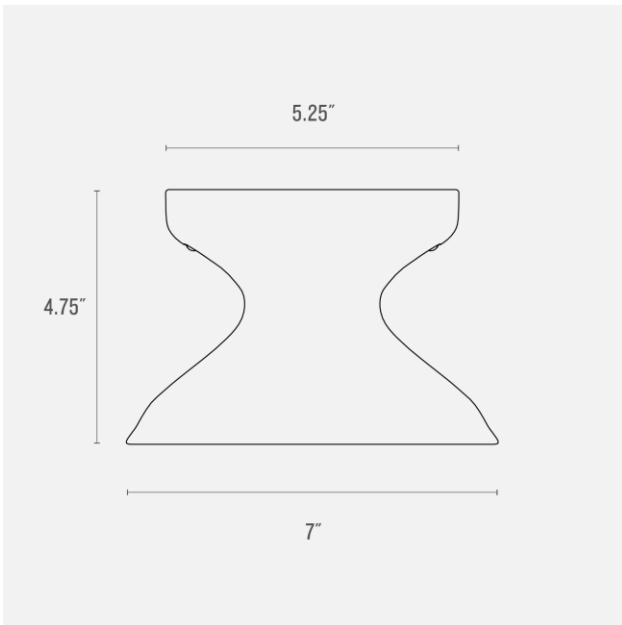

Voltage: 120/220 Volts

Location Rating: Damp

Dimensions:

Overall: 4.75" H x 7" W x 7" D

Canopy: 5.25" W x 5.25" D

Materials: Ceramic

One year guarantee

Color Option(s)