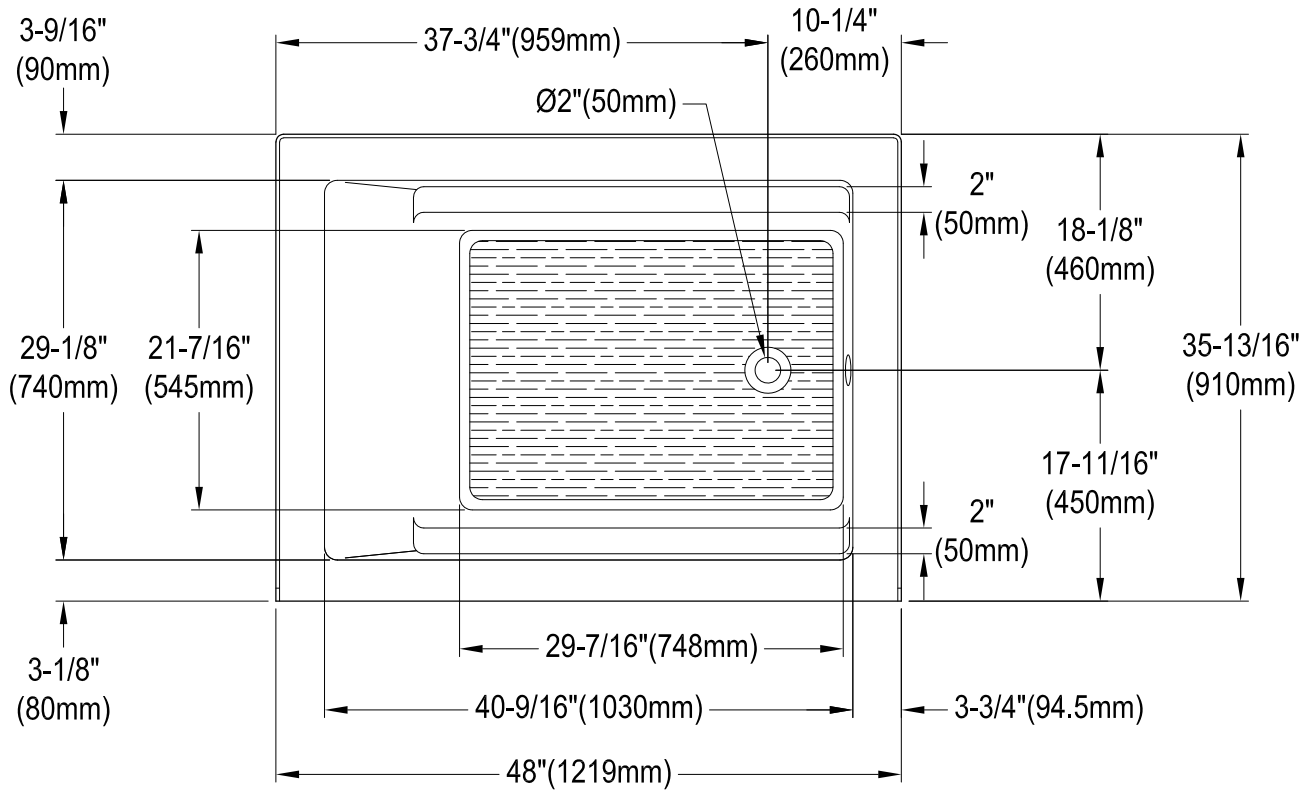

VTAM4836R22T

48" Acrylic Anti-Skid Alcove Tub with Right Hand Drain Hole

M10 x 60 (2 pcs)
M10 x 45 (2 pcs)

Drain Hole Size (Scale 3:1)