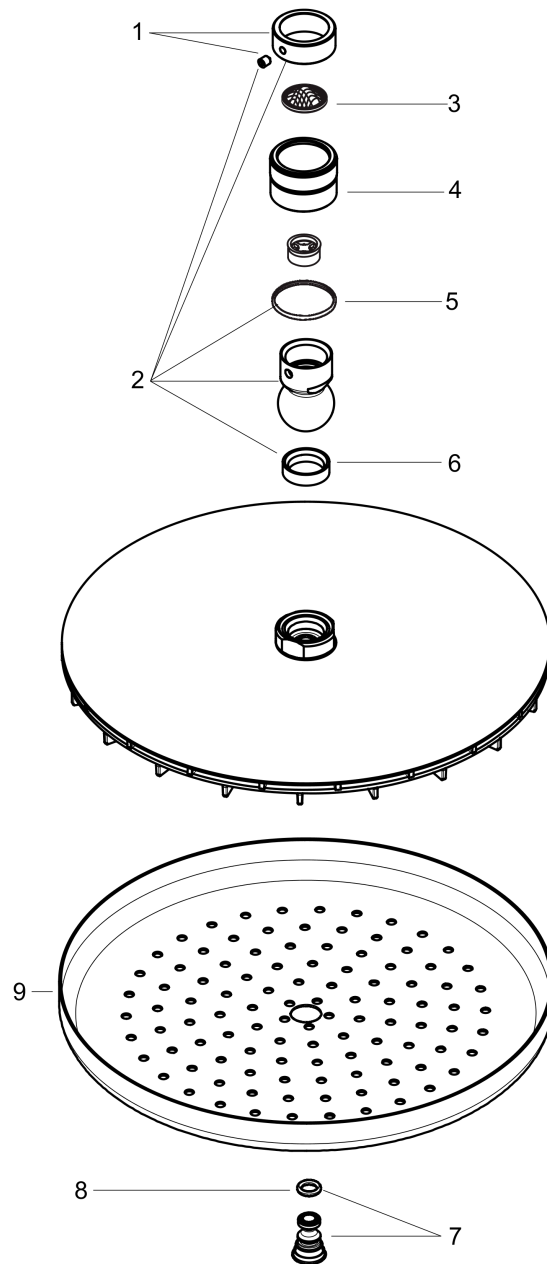

Croma

Showerhead 280 1-Jet, 1.75 GPM

Finishes : **brushed nickel** Part no. : **26217821**

Description

Features

- 140 no-clog spray channels
- Spray modes: Rain
- Flow: 1.75 GPM (6.6 L/Min)
- Fully-finished matching spray face
- Spray face removable for cleaning

Item details

List Price \$ 496.00

Technology

Compliance

Product image

Scale drawing

Croma
Showerhead 280 1-Jet, 1.75 GPM
 Finishes : **brushed nickel** Part no. : **26217821**

Exploded drawing

Year of production: >01/18

Croma
Showerhead 280 1-Jet, 1.75 GPM
 Finishes : **brushed nickel** Part no. : **26217821**

Spare parts list

Year of production: >01/18

Pos.	Description	Part no.	Price	PU
1	lock washer	98942821	-	1
2	ball joint	98941821	-	1
3	filter packing	94246000	-	1
4	nut	97958820	-	1
5	lever collar	97536000	-	1
6	seal	97606000	-	1
7	air jet (Eco)	95795820	-	1