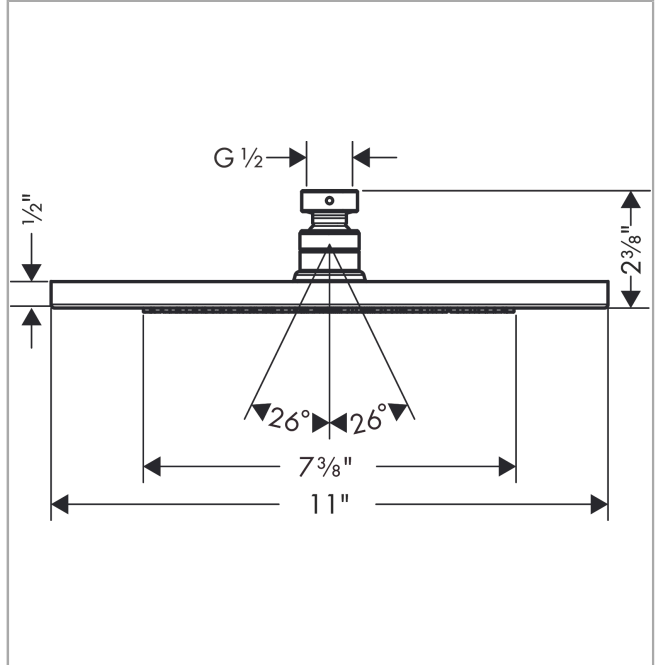

Croma

Showerhead 280 1-Jet, 1.75 GPM

Finishes : **brushed nickel** Part no. : **26217821**

Description

Features

- 140 no-clog spray channels
- Spray modes: Rain
- Flow: 1.75 GPM (6.6 L/Min)
- Fully-finished matching spray face
- Spray face removable for cleaning

Item details

List Price \$ 496.00

Technology

Compliance

Product image

Scale drawing

Croma
Showerhead 280 1-Jet, 1.75 GPM
 Finishes : **brushed nickel** Part no. : **26217821**

Exploded drawing

Year of production: >01/18

Croma
Showerhead 280 1-Jet, 1.75 GPM
 Finishes : **brushed nickel** Part no. : **26217821**

Spare parts list

Year of production: >01/18

Pos.	Description	Part no.	Price	PU
1	lock washer	98942821	-	1
2	ball joint	98941821	-	1
3	filter packing	94246000	-	1
4	nut	97958820	-	1
5	lever collar	97536000	-	1
6	seal	97606000	-	1
7	air jet (Eco)	95795820	-	1