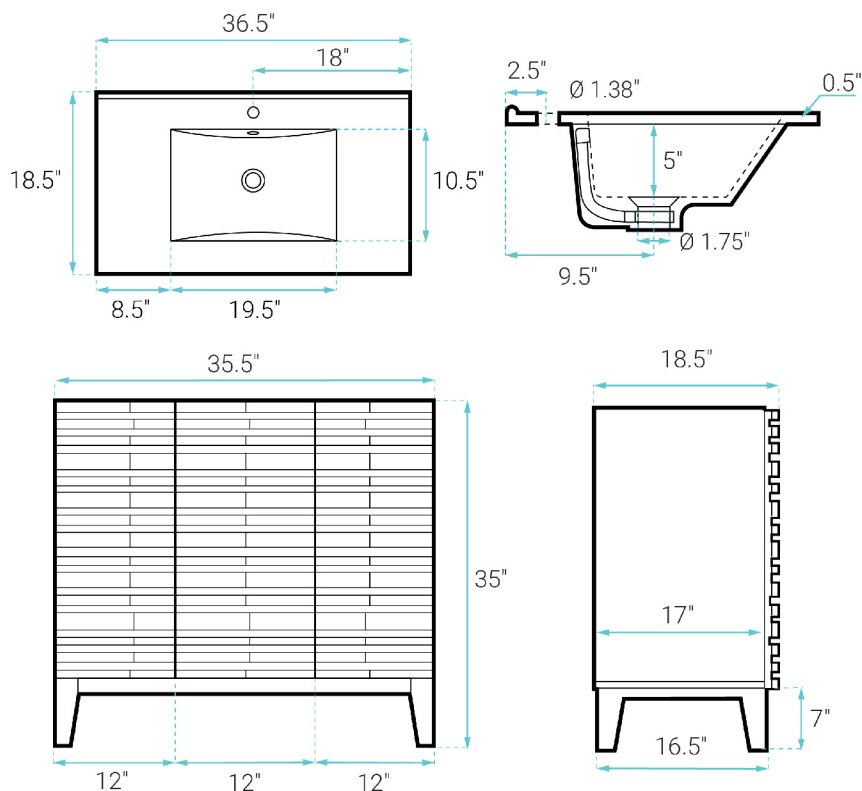

### FEATURES:

- Sleek, freestanding design
- Glazed ceramic, single sink
- Standard 1.75" drain hole
- Standard 1.38" faucet hole
- Chrome-finish overflow
- Wooden legs

### SPECIFICATIONS:

N.W: 91 lb.

W: 36.5" x D: 18.5" x H: 35.5"

Inner Sink: D: 10.5" x W: 19.5" x H: 5"