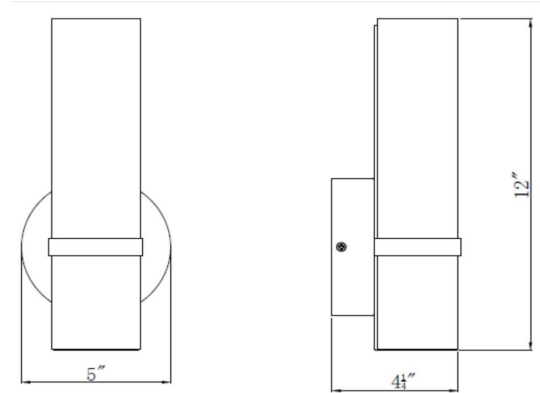

Fleming LED Bath Bar Light 12"
Satin Nickel

SPECIFICATIONS

MOUNTING:	Wall Mount	LED BRIGHTNESS (LUMENS):	477.5
SLOPED CEILING ADAPTABLE:	No	LED COLOR CORRELATED TEMPERATURE (CCT):	3000K
LAMP TYPE 1:	1 lamp 9W LED	LED COLOR RENDERING INDEX (CRI):	80
BULB INCLUDED:	No	LED EFFICACY:	56.27
WATTS PER BULB:	9W	LED AVERAGE RATED LIFE:	35000 hours
TOTAL WATTAGE:	9W	ENERGY EFFICIENT:	Yes
DIMMABLE:	No	LIGHTING AMPS:	0.5
MATERIAL CONSTRUCTION:	Steel	VOLTAGE:	120V
ASSEMBLED DIMENSIONS:	12" H x 4.25" L x 5" D		
WEIGHT:	1.00 lbs.		
BACKPLATE DIMENSIONS:	5" H x 5" W		
CANOPY/PLATE DIMENSIONS:	N/A		
GLASS/SHADE DIMENSIONS:	N/A		
GLASS/SHADE MATERIAL:	Acrylic		
GLASS/SHADE TYPE:	Frosted		
GLASS/SHADE COLOR:	N/A		