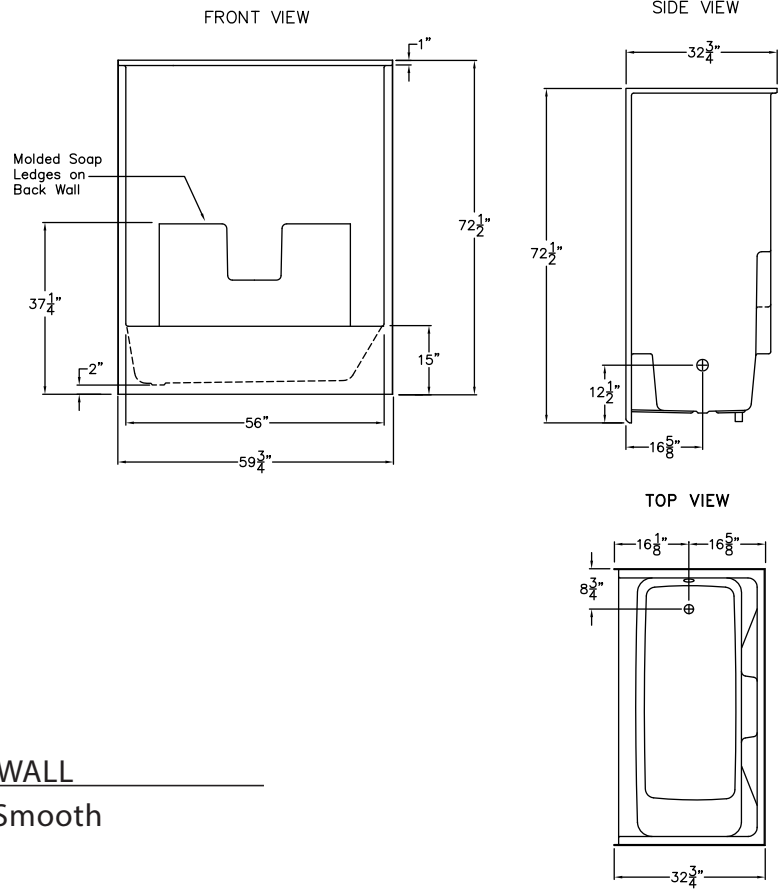

**TS121LH/126RH**  
59.75" x 32.25" x 72.75"

**FEATURES**

FINISH	PRODUCT	PIECES	WALL
AcrylX™	Tub Shower	One	Smooth

**OPTIONS**

WHIRLPOOL	STANDARD COLOR	ACCESSORIES
Yes	White, Bone, Biscuit	Drain

**TECHNICAL INFORMATION**

WT	LOAD FACTOR	HANDED BY	CODES
130	0.90	Drain L R	ANSI 124.1, UPC

AVAILABILITY ■

Due to the nature of the materials, dimensions may vary  $\pm$  1/2".