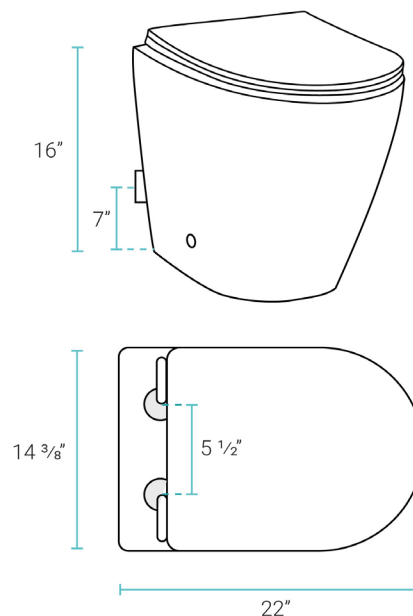

Required Components (sold separately):

- Wall Actuator: SM-WC001, SM-WC002, SM-WC003 *
- In-Wall Tank Carrier System: SM-WC324, SM-WC326

* Color & style options available