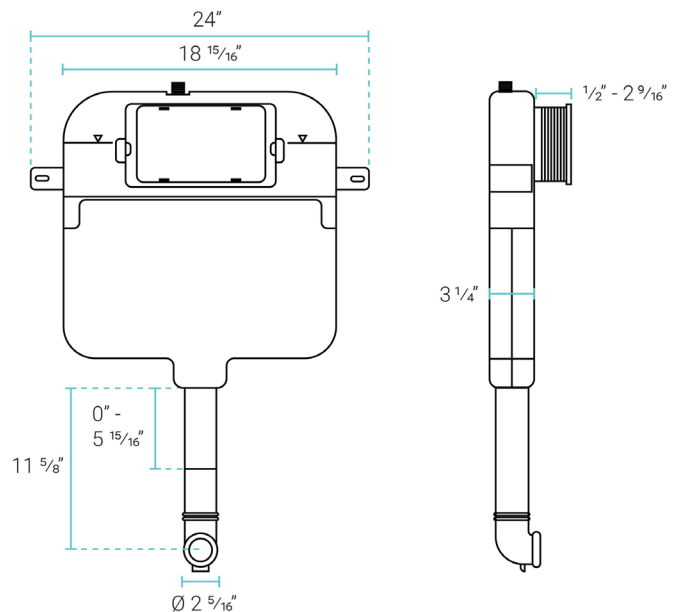

Required Parts (sold separately):

- Flush Actuator Plate *
- Wall-Hung Toilet *

* Sold by Swiss Madison