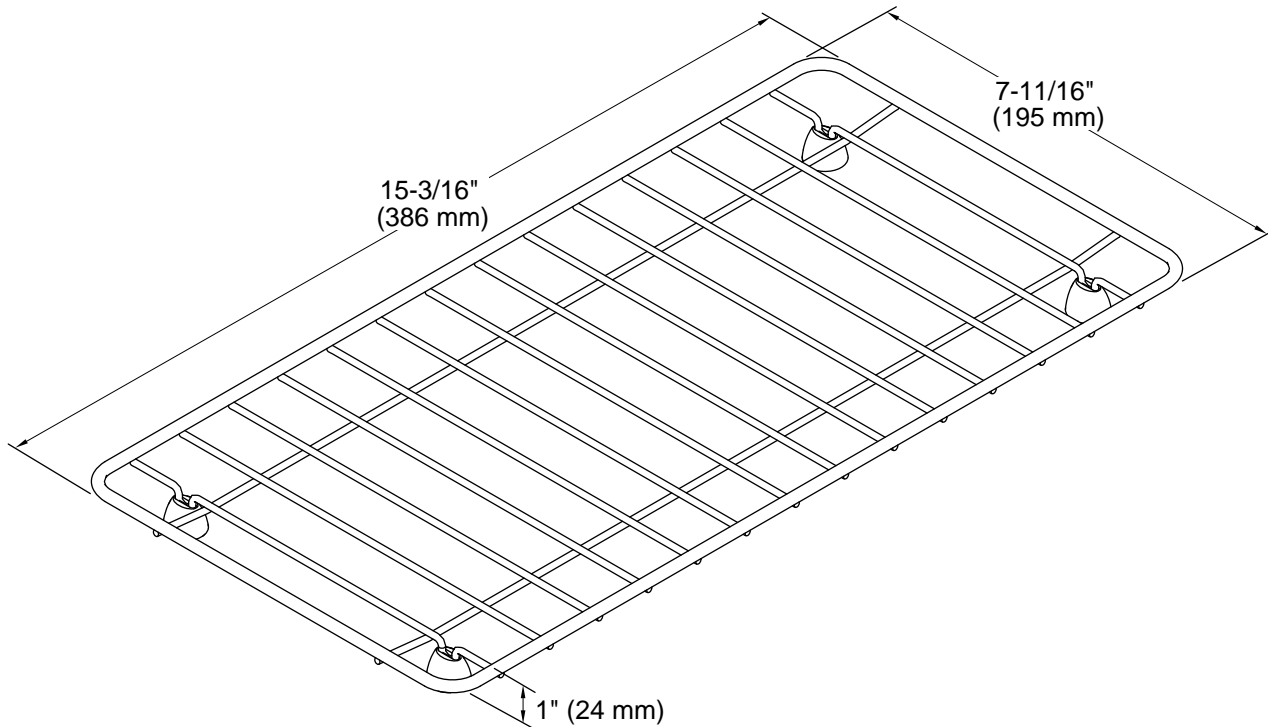

Technical Information

All product dimensions are nominal.

Material: Stainless Steel