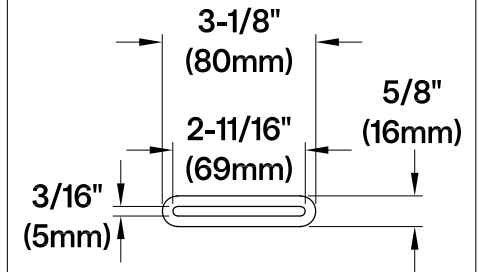

VTRS632927

63" Acrylic Freestanding Tub with Drain

Drain Hole Size

Scale (3:1)

View B

Scale (5:1)

Section A-A

M14 x 120 (2 pcs)

M14 x 100 (3 pcs)