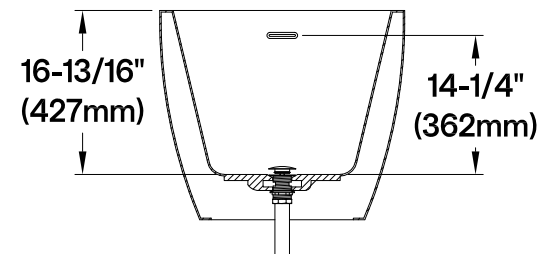

VTRS632927

63" Acrylic Freestanding Tub with Drain

Drain Hole Size

Scale (3:1)

View B

Scale (5:1)

Section A-A

M14 x 120 (2 pcs)

M14 x 100 (3 pcs)