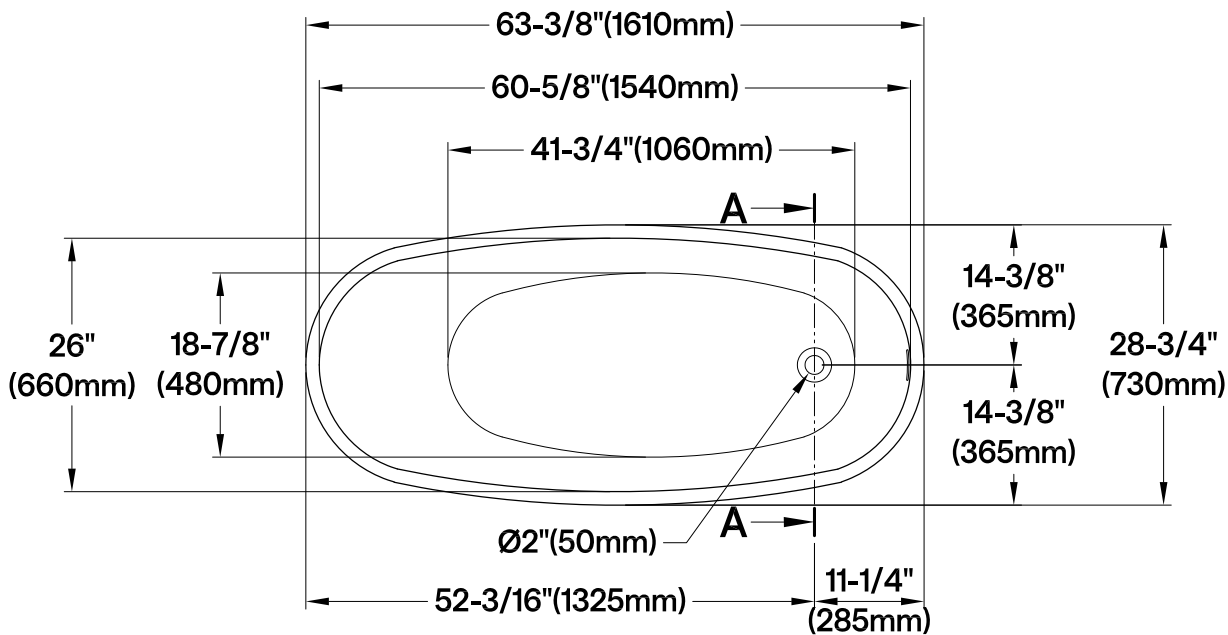

VTRS632927

63" Acrylic Freestanding Tub with Drain

Drain Hole Size

Scale (3:1)

View B

Scale (5:1)

Section A-A

M14 x 120 (2 pcs)

M14 x 100 (3 pcs)