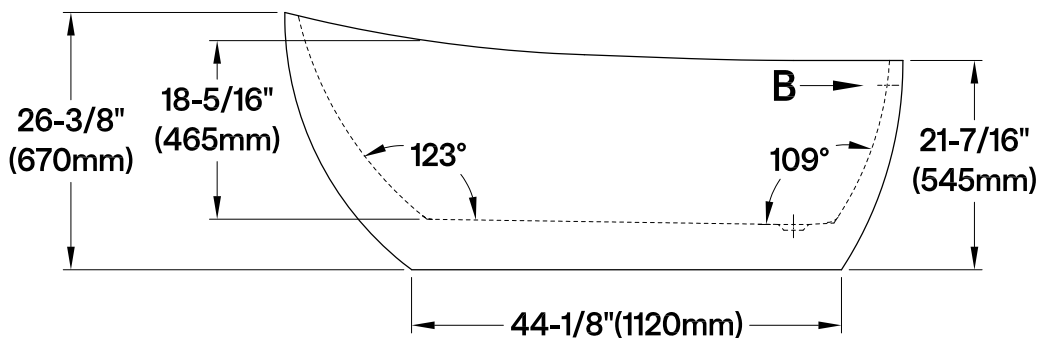

VTRS632927

63" Acrylic Freestanding Tub with Drain

Drain Hole Size

Scale (3:1)

View B

Scale (5:1)

Section A-A

M14 x 120 (2 pcs)

M14 x 100 (3 pcs)