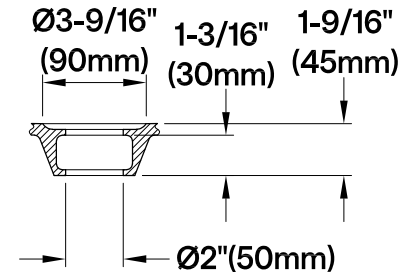

VTRS632927

63" Acrylic Freestanding Tub with Drain

Drain Hole Size

Scale (3:1)

View B

Scale (5:1)

Section A-A

M14 x 120 (2 pcs)

M14 x 100 (3 pcs)