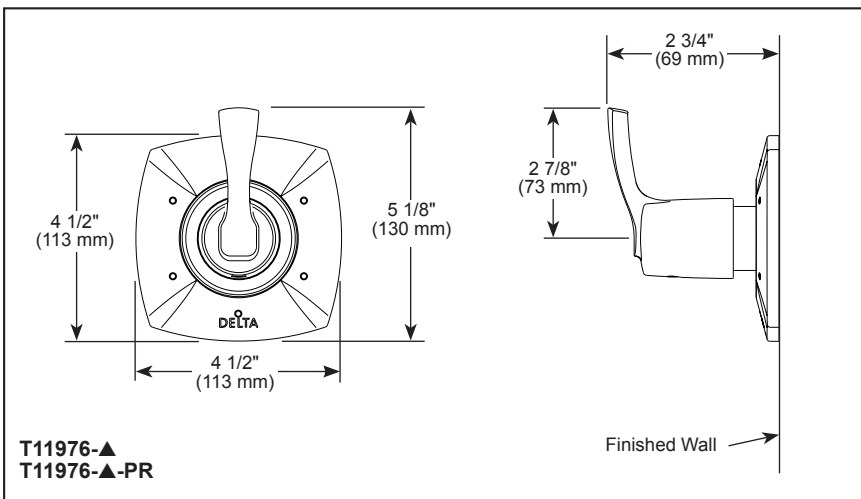

see what Delta can do™

CUSTOM SHOWER DIVERTER

- Stryke® Bath Collection
- Three Function Diverter Trim (T11876)
- Six Function Diverter Trim (T11976)

FEATURES:

- Lumicoat® Finish (-PR models only)
- Lumicoat® Finishes easily wipe clean without cleaners and chemicals on the products most commonly touched areas

STANDARD SPECIFICATIONS

- Three function diverter. 2 individual positions, 1 shared position.
- Six function diverter. 3 individual positions, 3 shared positions.
- Must also order R11000 rough-in.
- Two individual positions, no shared positions, order cartridge RP71717.
- Three individual positions, no shared positions, order cartridge RP71718.
- Installation extension kit order RP75137, adds 1" to maximum installation thickness.

WARRANTY:

- Parts and Finish – Lifetime limited warranty; or for commercial purchasers, 10 years for multi-family residential (apartments and condominiums) and 5 years for all other commercial uses, in each case from the date the product is received by the original purchaser or their authorized representative (installation contractor, etc.).
- Please go to www.deltafaucet.com for the complete details of our limited warranty.

COMPLIES WITH:

- ASME A112.18.1 / CSA B125.1
- ♿ ICC/ANSI A117.1