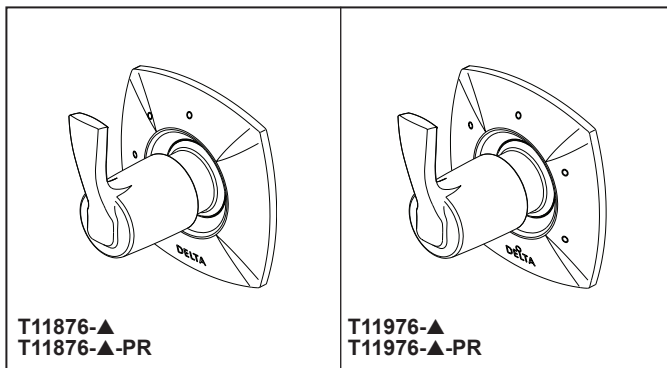

see what Delta can do™

CUSTOM SHOWER DIVERTER

- Stryke® Bath Collection
- Three Function Diverter Trim (T11876)
- Six Function Diverter Trim (T11976)

FEATURES:

- Lumicoat® Finish (-PR models only)
- Lumicoat® Finishes easily wipe clean without cleaners and chemicals on the products most commonly touched areas

STANDARD SPECIFICATIONS

- Three function diverter. 2 individual positions, 1 shared position.
- Six function diverter. 3 individual positions, 3 shared positions.
- Must also order R11000 rough-in.
- Two individual positions, no shared positions, order cartridge RP71717.
- Three individual positions, no shared positions, order cartridge RP71718.
- Installation extension kit order RP75137, adds 1" to maximum installation thickness.