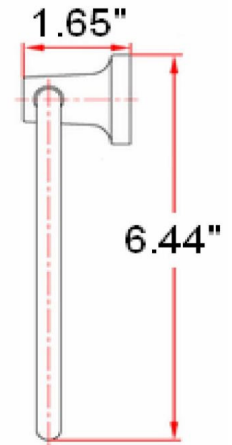

Millbridge Wall-Mounted Towel Ring for Bathroom
Oil Rubbed Bronze

SPECIFICATIONS

MATERIAL CONSTRUCTION:	Zinc
PVD FINISH:	No
ASSEMBLY REQUIRED:	Yes
TOOLS NEEDED FOR INSTALLATION:	Screwdriver
ASSEMBLED DIMENSIONS:	1.65" H x 5.91" L x 6.44" D
ASSEMBLED WEIGHT:	0.1929 lbs.
MIN. LENGTH:	N/A
MAX LENGTH:	N/A
SCREWS INCLUDED:	Yes
DRYWALL ANCHORS INCLUDED:	Yes
CENTER TO CENTER:	N/A