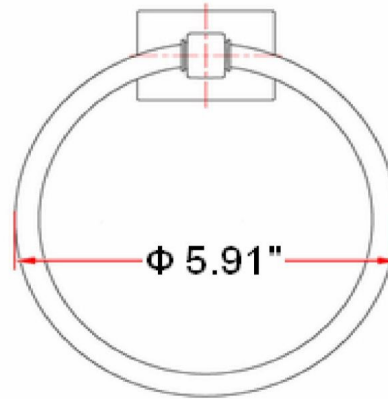

Millbridge Wall-Mounted Towel Ring for Bathroom
Oil Rubbed Bronze

SPECIFICATIONS

MATERIAL CONSTRUCTION:	Zinc
PVD FINISH:	No
ASSEMBLY REQUIRED:	Yes
TOOLS NEEDED FOR INSTALLATION:	Screwdriver
ASSEMBLED DIMENSIONS:	1.65" H x 5.91" L x 6.44" D
ASSEMBLED WEIGHT:	0.1929 lbs.
MIN. LENGTH:	N/A
MAX LENGTH:	N/A
SCREWS INCLUDED:	Yes
DRYWALL ANCHORS INCLUDED:	Yes
CENTER TO CENTER:	N/A