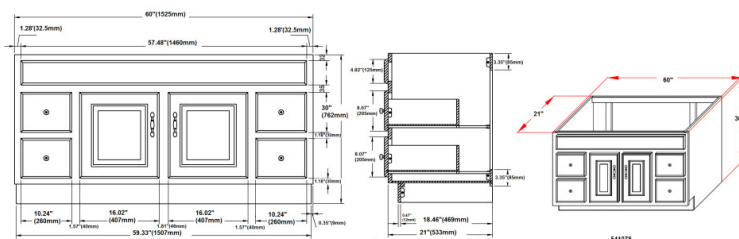

White Concord 2-Door 4-Drawer Vanity with Granite 4" Centerset Black Pearl Rectangle Bowl Vanity Top, Unassembled, 61 x 22

### SPECIFICATIONS

<b>MATERIAL CONSTRUCTION:</b>	Wood/Granite
<b>ASSEMBLY REQUIRED:</b>	Yes
<b>ASSEMBLED DIMENSIONS:</b>	34" H x 61" L x 22" D
<b>ASSEMBLED WEIGHT:</b>	173 lbs.
<b>TOOLS NEEDED FOR INSTALLATION:</b>	Screwdriver
<b>CONSTRUCTION TYPE:</b>	Face Frame
<b>HINGE STYLE:</b>	Concealed
<b>DOOR STYLE:</b>	2 MDF Slab Doors
<b>DRAWER STYLE:</b>	4 MDF Drawers
<b>GLIDE STYLE:</b>	STD Easy Glide
<b>FAKE DWR STYLE:</b>	MDF
<b>DWR #1 DIMENSIONS:</b>	5.71" H x 14.25" W
<b>DWR CONSTRUCTION:</b>	Standard
<b>SHELF STYLE:</b>	N/A
<b>SHELF ADJUSTABILITY INCREMENTS:</b>	N/A
<b>SHELF MAX WEIGHT CAPACITY:</b>	N/A
<b>SHELF DIMENSIONS:</b>	N/A
<b>SHELF THICKNESS:</b>	N/A
<b>SHELF MATERIAL:</b>	N/A
<b>FRAME STYLE:</b>	N/A
<b>FACE FRAME MATERIAL:</b>	Pine
<b>SIDES MATERIAL:</b>	Plywood
<b>BOTTOM MATERIAL:</b>	Plywood

<b>TOE KICK INSET WIDTH:</b>	4"
<b>BACK PANEL MATERIAL:</b>	N/A
<b>BACK BRACE MATERIAL:</b>	Plywood
<b>FAUCET TYPE:</b>	Lav Centerset
<b>NUMBER OF MOUNTING HOLES:</b>	3
<b>BOWL MATERIAL:</b>	Ceramic
<b>BACK SPLASH INCLUDED:</b>	Yes
<b>COLOR:</b>	Black Pearl
<b>NUMBER OF BOWLS:</b>	2
<b>BOWL DIMENSIONS:</b>	7.4" H x 11.63" W x 17.63" D
<b>BOWL SHAPE:</b>	Rectangle
<b>SINK THICKNESS:</b>	N/A
<b>MOUNTING TYPE:</b>	Undermount
<b>OVERFLOW HOLE:</b>	Yes
<b>WARRANTY:</b>	1-Year limited warranty
<b>CARB COMPLIANT:</b>	CARB Phase 2
<b>LEGAL FOR SALE IN CALIFORNIA:</b>	Yes
<b>TSCA TITLE IV COMPLIANT:</b>	Yes