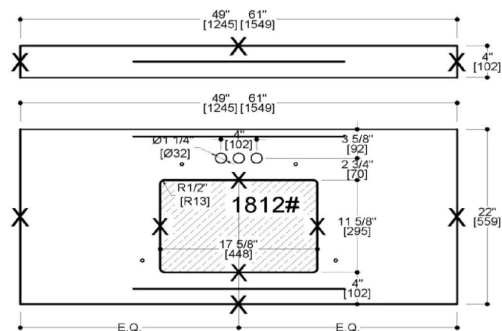

White Concord 2-Door 4-Drawer Vanity with Granite 4" Centerset Black Pearl Rectangle Bowl Vanity Top, Unassembled, 61 x 22

### SPECIFICATIONS

<b>MATERIAL CONSTRUCTION:</b>	Wood/Granite
<b>ASSEMBLY REQUIRED:</b>	Yes
<b>ASSEMBLED DIMENSIONS:</b>	34" H x 61" L x 22" D
<b>ASSEMBLED WEIGHT:</b>	173 lbs.
<b>TOOLS NEEDED FOR INSTALLATION:</b>	Screwdriver
<b>CONSTRUCTION TYPE:</b>	Face Frame
<b>HINGE STYLE:</b>	Concealed
<b>DOOR STYLE:</b>	2 MDF Slab Doors
<b>DRAWER STYLE:</b>	4 MDF Drawers
<b>GLIDE STYLE:</b>	STD Easy Glide
<b>FAKE DWR STYLE:</b>	MDF
<b>DWR #1 DIMENSIONS:</b>	5.71" H x 14.25" W
<b>DWR CONSTRUCTION:</b>	Standard
<b>SHELF STYLE:</b>	N/A
<b>SHELF ADJUSTABILITY INCREMENTS:</b>	N/A
<b>SHELF MAX WEIGHT CAPACITY:</b>	N/A
<b>SHELF DIMENSIONS:</b>	N/A
<b>SHELF THICKNESS:</b>	N/A
<b>SHELF MATERIAL:</b>	N/A
<b>FRAME STYLE:</b>	N/A
<b>FACE FRAME MATERIAL:</b>	Pine
<b>SIDES MATERIAL:</b>	Plywood
<b>BOTTOM MATERIAL:</b>	Plywood

<b>TOE KICK INSET WIDTH:</b>	4"
<b>BACK PANEL MATERIAL:</b>	N/A
<b>BACK BRACE MATERIAL:</b>	Plywood
<b>FAUCET TYPE:</b>	Lav Centerset
<b>NUMBER OF MOUNTING HOLES:</b>	3
<b>BOWL MATERIAL:</b>	Ceramic
<b>BACK SPLASH INCLUDED:</b>	Yes
<b>COLOR:</b>	Black Pearl
<b>NUMBER OF BOWLS:</b>	2
<b>BOWL DIMENSIONS:</b>	7.4" H x 11.63" W x 17.63" D
<b>BOWL SHAPE:</b>	Rectangle
<b>SINK THICKNESS:</b>	N/A
<b>MOUNTING TYPE:</b>	Undermount
<b>OVERFLOW HOLE:</b>	Yes
<b>WARRANTY:</b>	1-Year limited warranty
<b>CARB COMPLIANT:</b>	CARB Phase 2
<b>LEGAL FOR SALE IN CALIFORNIA:</b>	Yes
<b>TSCA TITLE IV COMPLIANT:</b>	Yes