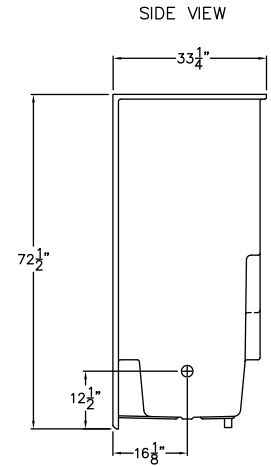

TS111LH/116RH
59.75" x 32.5" x 72.5"

FEATURES

FINISH	PRODUCT	PIECES	WALL
AcrylX™	Tub Shower	One	Simulated Tile

OPTIONS

WHIRLPOOL	STANDARD COLOR	ACCESSORIES
Yes	White, Bone, Biscuit	Drain

TECHNICAL INFORMATION

WT	LOAD FACTOR	HANDED BY	CODES
130	0.90	Drain L R	ANSI 124.1, UPC

AVAILABILITY ■

Due to the nature of the materials, dimensions may vary +/- 1/2".