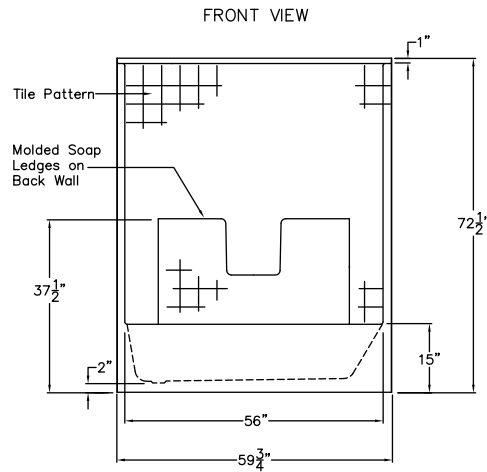

TS111LH/116RH
59.75" x 32.5" x 72.5"

FEATURES

FINISH	PRODUCT	PIECES	WALL
AcrylX™	Tub Shower	One	Simulated Tile

OPTIONS

WHIRLPOOL	STANDARD COLOR	ACCESSORIES
Yes	White, Bone, Biscuit	Drain

TECHNICAL INFORMATION

WT	LOAD FACTOR	HANDED BY	CODES
130	0.90	Drain L R	ANSI 124.1, UPC

AVAILABILITY ■

Due to the nature of the materials, dimensions may vary +/- 1/2".