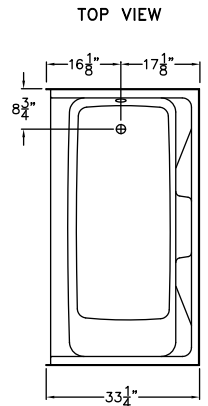

TS111LH/116RH
59.75" x 32.5" x 72.5"

FEATURES

FINISH	PRODUCT	PIECES	WALL
AcrylX™	Tub Shower	One	Simulated Tile

OPTIONS

WHIRLPOOL	STANDARD COLOR	ACCESSORIES
Yes	White, Bone, Biscuit	Drain

TECHNICAL INFORMATION

WT	LOAD FACTOR	HANDED BY	CODES
130	0.90	Drain L R	ANSI 124.1, UPC

AVAILABILITY ■

Due to the nature of the materials, dimensions may vary +/- 1/2".