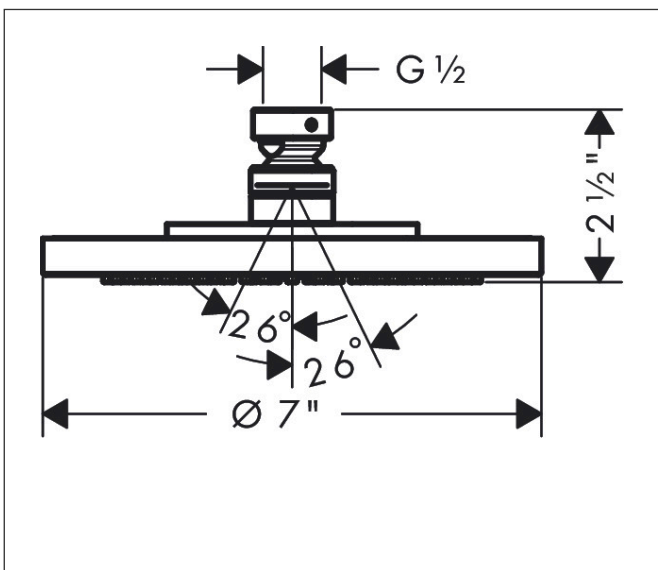

| | |
|-----------|---|
| Brand | AXOR |
| Art. Name | AXOR Starck Showerhead 180 1-Jet, 2.5 GPM PowderRain |
| Art. Nr. | 28615821 |
| Surface | brushed nickel |
| Pos. | 1 |

Product Picture

Drawing

Features

- shower head size: 180 mm
- Spray modes: PowderRain
- 180 no-clog spray channels
- Fully-finished matching spray face
- Flow: 2.5 GPM (9.5 L/Min)
- Spray face removable for cleaning

Technology

Spray Types