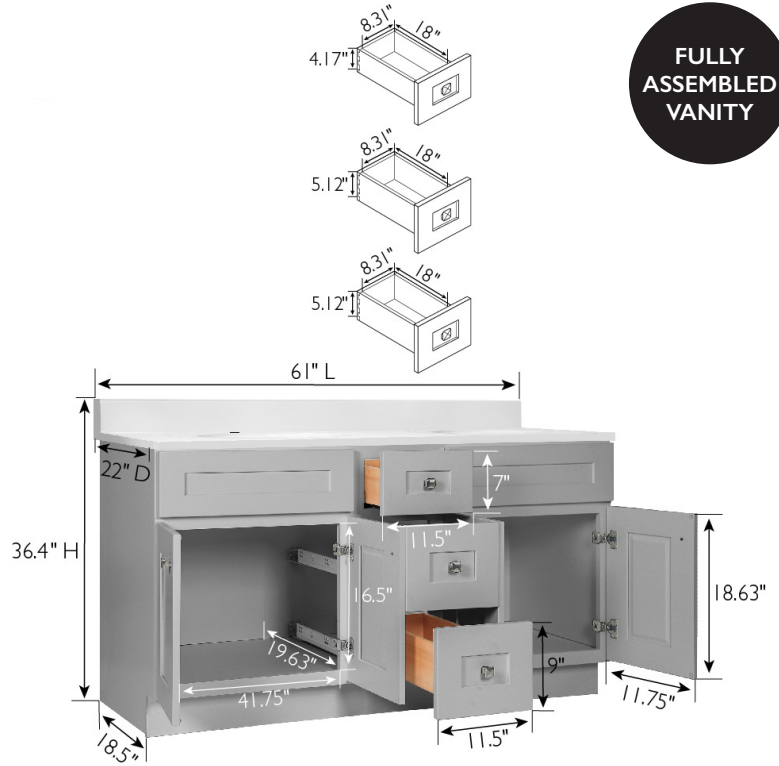

Brookings Shaker 4-Door Vanity with Cultured Marble 4 in. Centerset Solid White Top, Fully Assembled, 61x22, Gray Base

**FULLY
ASSEMBLED
VANITY**

SPECIFICATIONS

MATERIAL CONSTRUCTION:	Wood/Cultured Marble
ASSEMBLY REQUIRED:	No
ASSEMBLED DIMENSIONS:	36.4" H x 61" L x 22" D
ASSEMBLED WEIGHT:	179.07 lbs.
TOOLS NEEDED FOR INSTALLATION:	100% Silicone
CONSTRUCTION TYPE:	Face Frame
HINGE STYLE:	Soft Close
DOOR STYLE:	Shaker
DOOR MATERIAL:	HDF
DRAWER STYLE:	3 Drawers
DRAWER MATERIAL:	Solid Wood
GLIDE STYLE:	Soft Close
FAKE DWR STYLE:	N/A
DWR #1 DIMENSIONS:	4.17" H x 18" L x 8.31" D
DWR #2 DIMENSIONS:	5.12" H x 18" L x 8.31" D
DWR #3 DIMENSIONS:	5.12" H x 18" L x 8.31" D
DWR CONSTRUCTION:	Dove Tail
FACE FRAME MATERIAL:	Solid Wood
SIDES MATERIAL:	Plywood
BOTTOM MATERIAL:	Plywood

TOE KICK INSET WIDTH:	4.5"
BACK PANEL MATERIAL:	Plywood
BACK BRACE MATERIAL:	Solid Wood
FAUCET TYPE:	Lav Centerset
NUMBER OF MOUNTING HOLES:	3
BOWL MATERIAL:	Cultured Marble
BACK SPLASH INCLUDED:	Yes
COLOR:	Solid White
NUMBER OF BOWLS:	1
BOWL DIMENSIONS:	5.63" H x 11.63" W x 16.85" D
BOWL SHAPE:	Oval
SINK THICKNESS:	1"
MOUNTING TYPE:	Centerset
OVERFLOW HOLE:	Yes