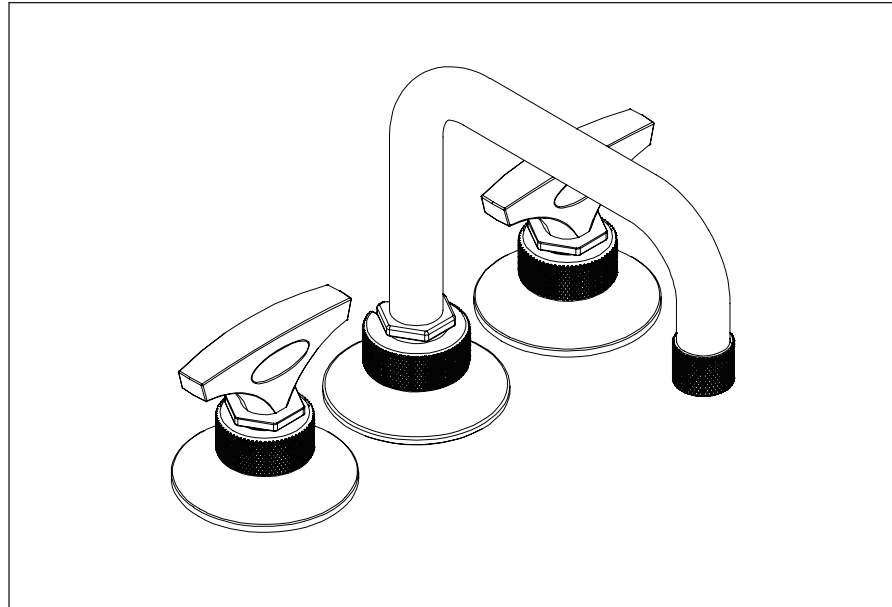

## Deck Mounted Widespread Lavatory Faucet Robinet de lavabo à large entraxe s'installant sur plate-forme Grifo de lavatorio bimando para montaje en cubierta

Before beginning the installation: Read all instructions.  
 Purge the water supply system before connecting it to the faucet.