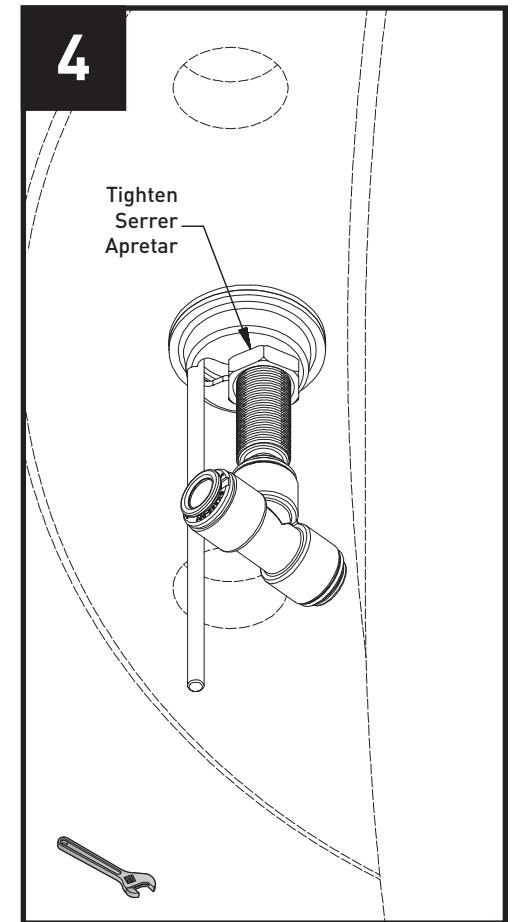

## Deck Mounted Widespread Lavatory Faucet Robinet de lavabo à large entraxe s'installant sur plate-forme Grifo de lavatorio bimando para montaje en cubierta

Before beginning the installation: Read all instructions.  
 Purge the water supply system before connecting it to the faucet.