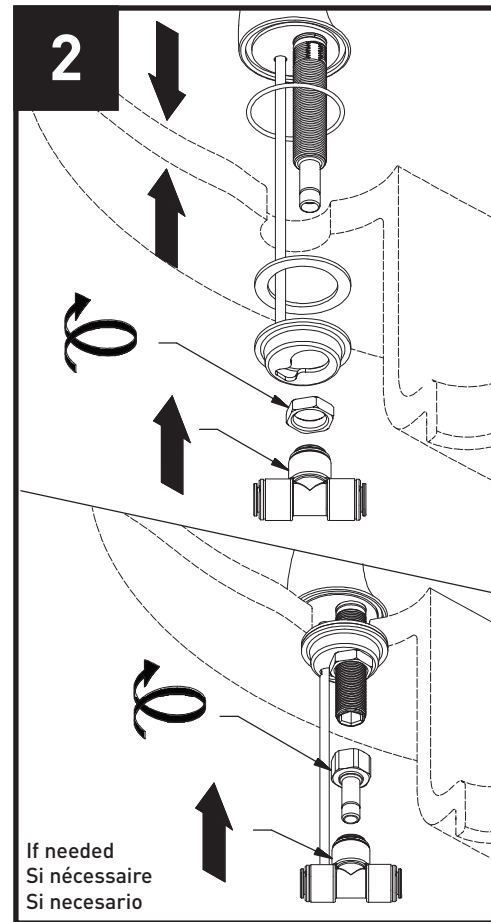

## Deck Mounted Widespread Lavatory Faucet Robinet de lavabo à large entraxe s'installant sur plate-forme Grifo de lavatorio bimando para montaje en cubierta

Before beginning the installation: Read all instructions.  
 Purge the water supply system before connecting it to the faucet.