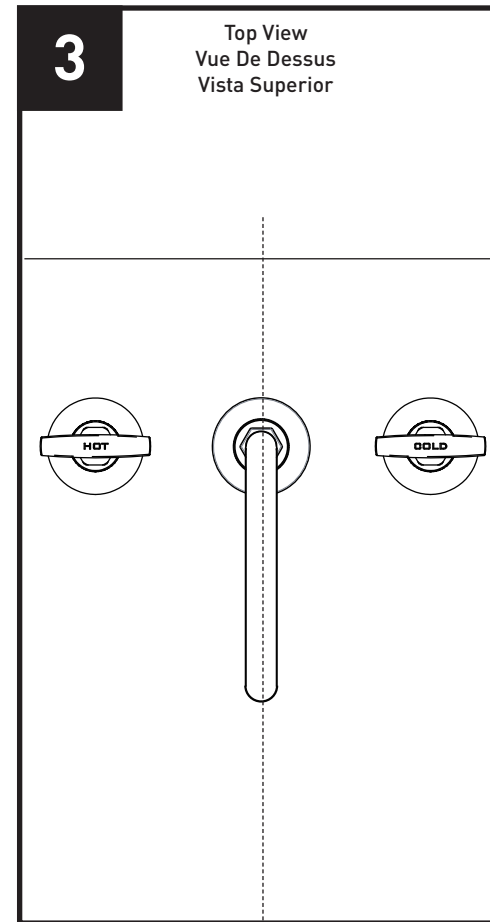

## Deck Mounted Widespread Lavatory Faucet Robinet de lavabo à large entraxe s'installant sur plate-forme Grifo de lavatorio bimando para montaje en cubierta

Before beginning the installation: Read all instructions.  
 Purge the water supply system before connecting it to the faucet.