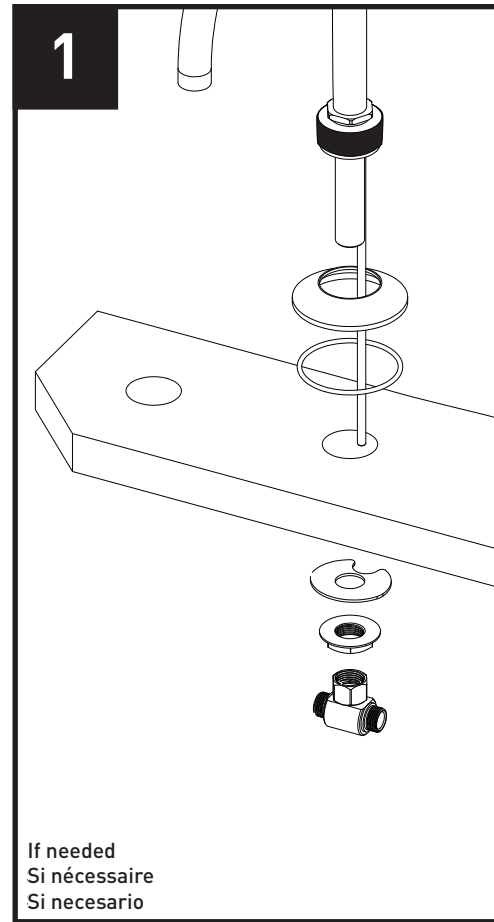

## Deck Mounted Widespread Lavatory Faucet Robinet de lavabo à large entraxe s'installant sur plate-forme Grifo de lavatorio bimando para montaje en cubierta

Before beginning the installation: Read all instructions.  
 Purge the water supply system before connecting it to the faucet.