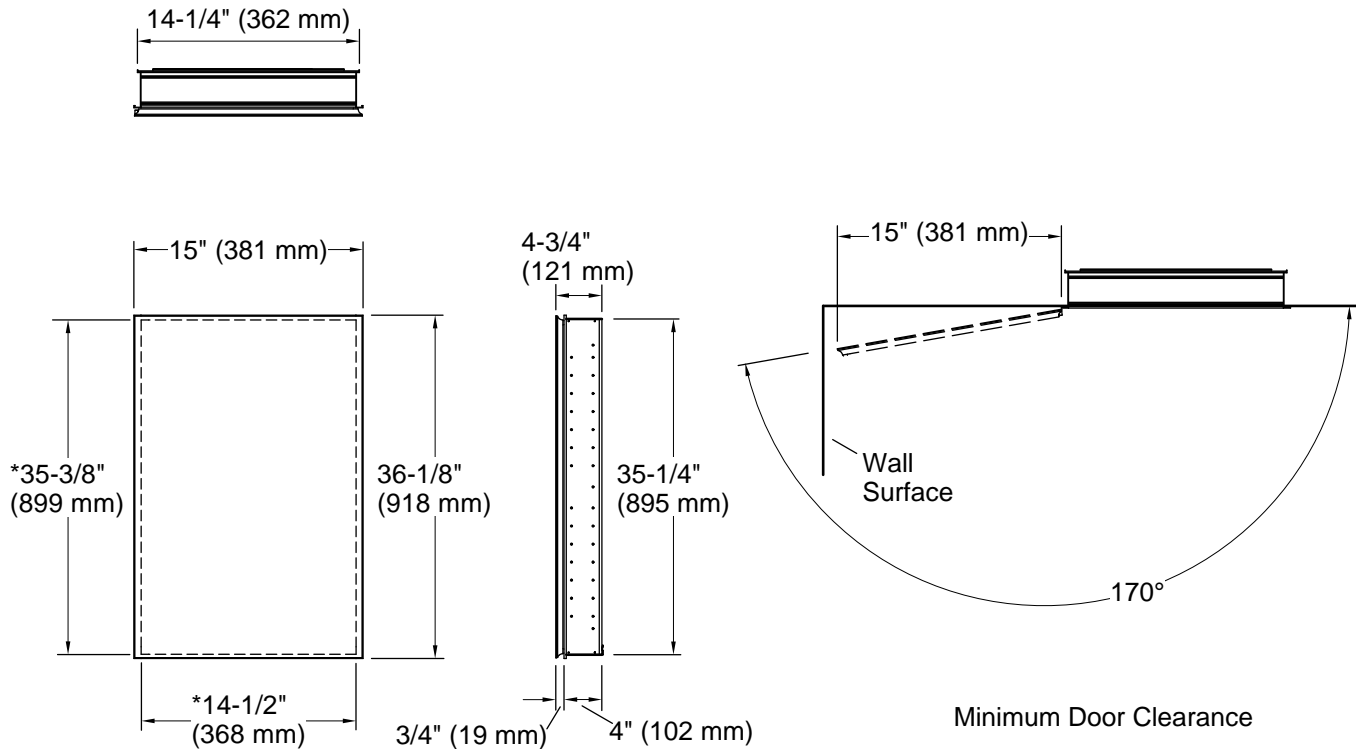

* Recess-Mount Cutout

Technical Information

All product dimensions are nominal.

Notes

Install this product according to the installation guide.

When determining the height of the medicine cabinet, ensure the mirrored door will clear all obstacles (such as a faucet). A minimum distance of 3" (76 mm) is required.

For surface-mount, use anchors (not provided) rated for the loaded weight of this product.