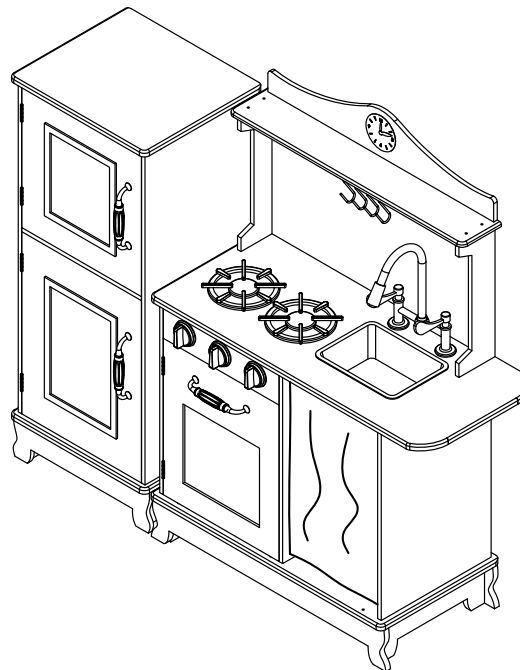

TEAMSON™

Kids

Item No: TD-12273DG
Teamson Kids - Sunday Brunch
Wooden Play Kitchen Dark
Green

WARNING:

Small parts and sharp points may be present prior to assembly.

Care Instructions

To clean your product, use mild soap and water on a damp cloth. Do not use window cleaners or cleaning abrasives as they will scratch the surface and could damage the protective coating.

Customer Service

For questions regarding this product, or to receive replacement or missing parts, please contact customer service based on your location. Please have ready the model number and part number(s) located in this assembly instruction sheet when you contact us.

www.teamsonkids.com

HARDWARE :

- ① 57PCS
- ② 6PCS
- ③ 12PCS
- ④ 3PCS
- ⑤ 3PCS
- ⑥ 12PCS
- ⑦ 1PC
- ⑧ 1PC
- ⑨ 1PC
- ⑩ 6PCS

- ⑪ 3PCS
- ⑫ 1PC
- ⑬ 4PCS