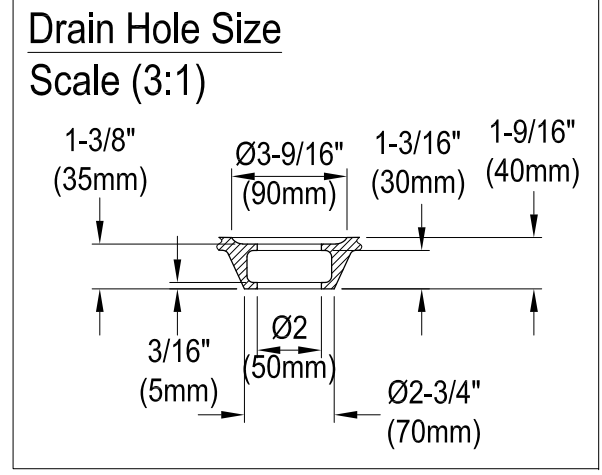

# VTSQ593223C410,2,3,6,7,8

59" Acrylic Freestanding Tub with Drain

- M14 x 120 (4 pcs)  
M14 x 100 (1 pc)
- 

# VTSQ593223C410,2,3,6,7,8

Toe Touch Drain with Overflow Hole