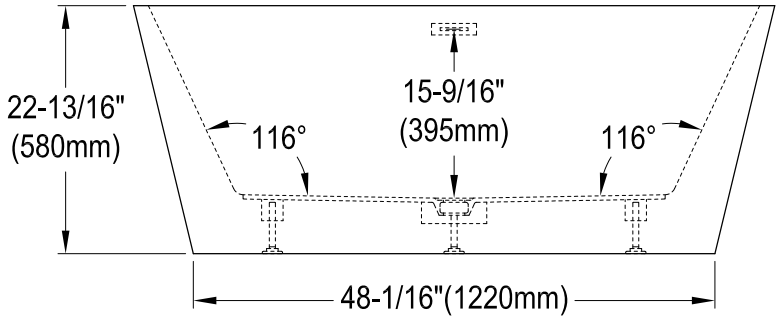

# VTSQ593223C410,2,3,6,7,8

59" Acrylic Freestanding Tub with Drain

- M14 x 120 (4 pcs)  
M14 x 100 (1 pc)
- 

# VTSQ593223C410,2,3,6,7,8

Toe Touch Drain with Overflow Hole