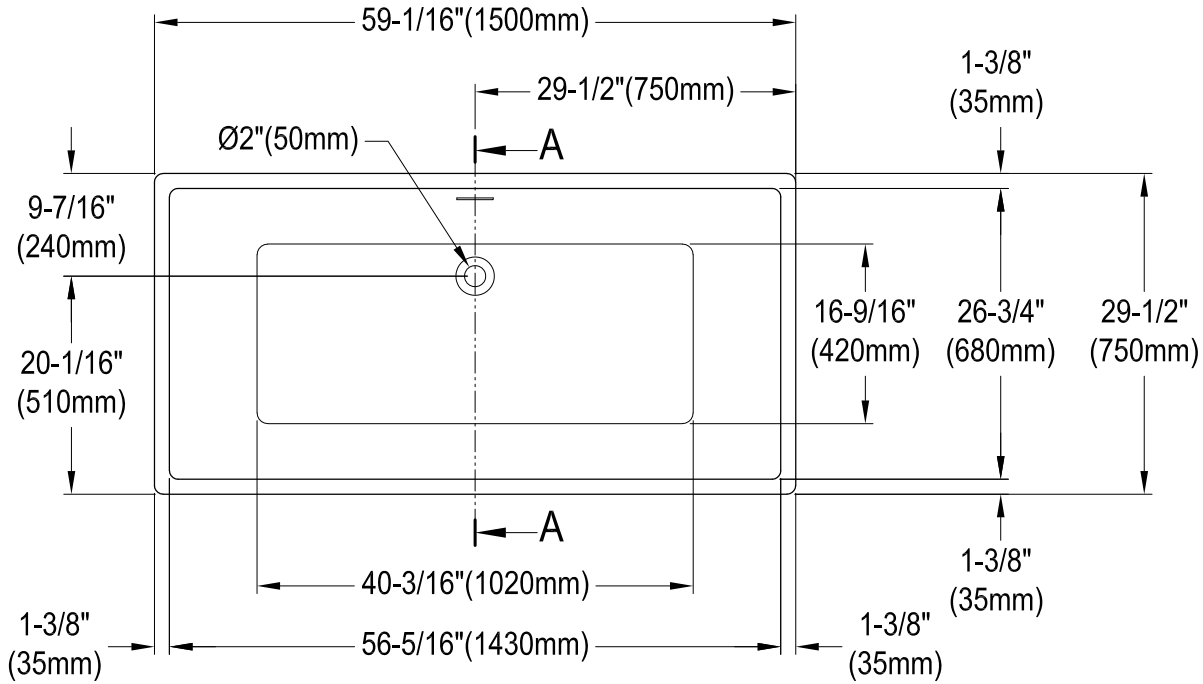

# VTSQ593223C410,2,3,6,7,8

59" Acrylic Freestanding Tub with Drain

- M14 x 120 (4 pcs)  
M14 x 100 (1 pc)
- 

# VTSQ593223C410,2,3,6,7,8

Toe Touch Drain with Overflow Hole