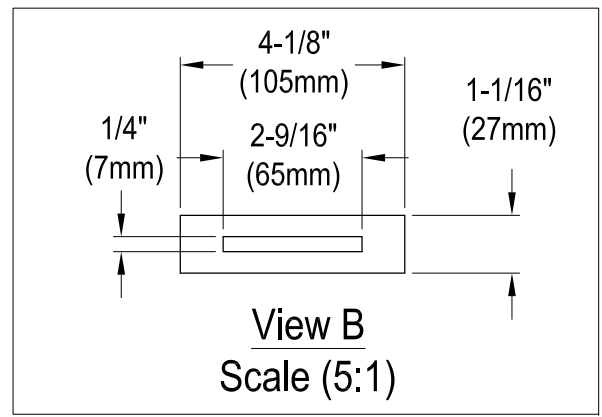

# VTSQ593223C410,2,3,6,7,8

59" Acrylic Freestanding Tub with Drain

- M14 x 120 (4 pcs)  
M14 x 100 (1 pc)
- 

# VTSQ593223C410,2,3,6,7,8

Toe Touch Drain with Overflow Hole