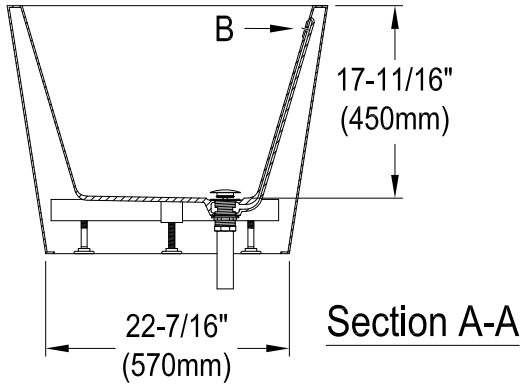

# VTSQ593223C410,2,3,6,7,8

59" Acrylic Freestanding Tub with Drain

- M14 x 120 (4 pcs)  
M14 x 100 (1 pc)
- 

# VTSQ593223C410,2,3,6,7,8

Toe Touch Drain with Overflow Hole