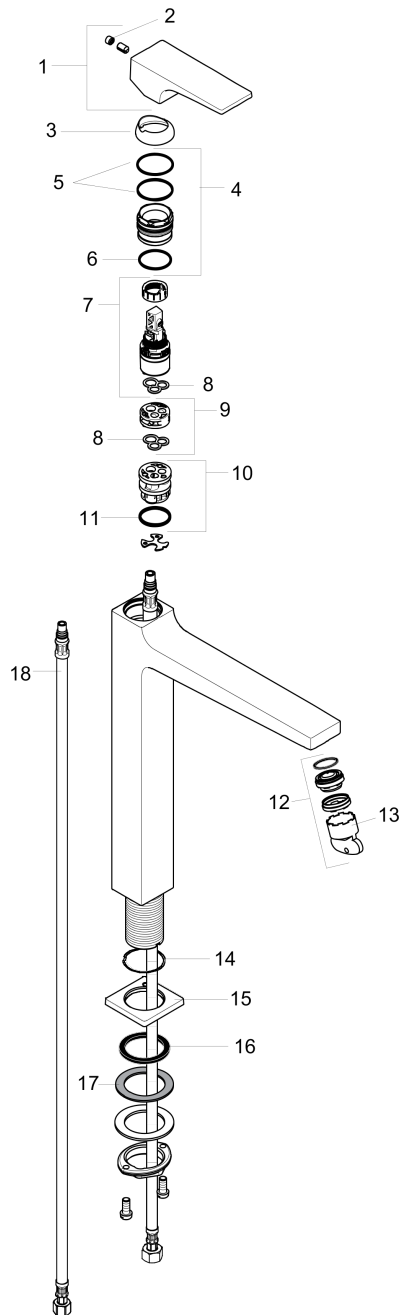

Metropol
Single-Hole Faucet 260 with Lever Handle, 1.2 GPM
 Finishes : **brushed nickel** Part no. : **32513821**

Description

Features

- Aerated spray
- Flow: 1.2 GPM (4.5 L/Min)
- Ceramic cartridge
- Does not include: Pop-up assembly

Item details

List Price \$ 706.00

Technology

Compliance

Product image

Scale drawing

Metropol
Single-Hole Faucet 260 with Lever Handle, 1.2 GPM
 Finishes : **brushed nickel** Part no. : **32513821**

Exploded drawing

Year of production: >01/18

Metropol
Single-Hole Faucet 260 with Lever Handle, 1.2 GPM
 Finishes : **brushed nickel** Part no. : **32513821**

Spare parts list

Year of production: >01/18

Pos.	Description	Part no.	Price	PU
1	handle	92995820	-	1
2	screw cover	95704000	-	1
3	flange	92625820	-	1
4	nut	92689000	-	1
5	O-ring 27x1,5	92527000	-	1
6	O-ring 25x1,5	98146000	-	1
7	cartridge, assy	95973001	-	1
8	seal	98865000	-	1
9	adapter for cartridge	92628000	-	1
10	adapter for cartridge	98866000	-	1
11	O-ring 23x2	98398000	-	1
12	aerator M22x1	93098000	-	1
13	service tool	95661000	-	1
14	O-ring 32x1,5	92936000	-	1
15	escutcheon	93048820	-	1
16	flat seal	98749000	-	1
17	lever collar	97548000	-	1
18	connection hose 35½" M8x0,75 3/8"	96316001	-	1