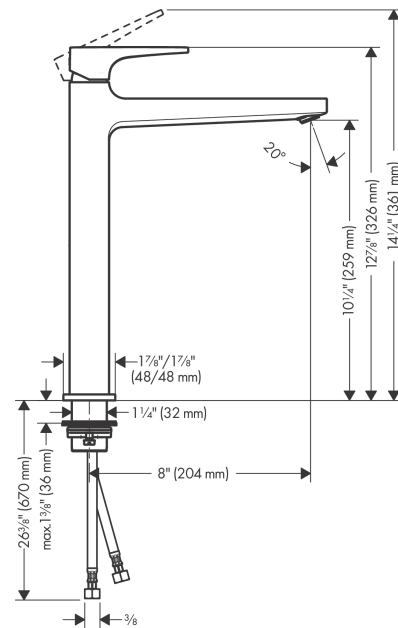

Metropol
Single-Hole Faucet 260 with Lever Handle, 1.2 GPM
 Finishes : **brushed nickel** Part no. : **32513821**

Description

Features

- Aerated spray
- Flow: 1.2 GPM (4.5 L/Min)
- Ceramic cartridge
- Does not include: Pop-up assembly

Item details

List Price \$ 706.00

Technology

Compliance

Product image

Scale drawing

Metropol
Single-Hole Faucet 260 with Lever Handle, 1.2 GPM
 Finishes : **brushed nickel** Part no. : **32513821**

Exploded drawing

Year of production: >01/18

Metropol
Single-Hole Faucet 260 with Lever Handle, 1.2 GPM
 Finishes : **brushed nickel** Part no. : **32513821**

Spare parts list

Year of production: >01/18

Pos.	Description	Part no.	Price	PU
1	handle	92995820	-	1
2	screw cover	95704000	-	1
3	flange	92625820	-	1
4	nut	92689000	-	1
5	O-ring 27x1,5	92527000	-	1
6	O-ring 25x1,5	98146000	-	1
7	cartridge, assy	95973001	-	1
8	seal	98865000	-	1
9	adapter for cartridge	92628000	-	1
10	adapter for cartridge	98866000	-	1
11	O-ring 23x2	98398000	-	1
12	aerator M22x1	93098000	-	1
13	service tool	95661000	-	1
14	O-ring 32x1,5	92936000	-	1
15	escutcheon	93048820	-	1
16	flat seal	98749000	-	1
17	lever collar	97548000	-	1
18	connection hose 35½" M8x0,75 3/8"	96316001	-	1