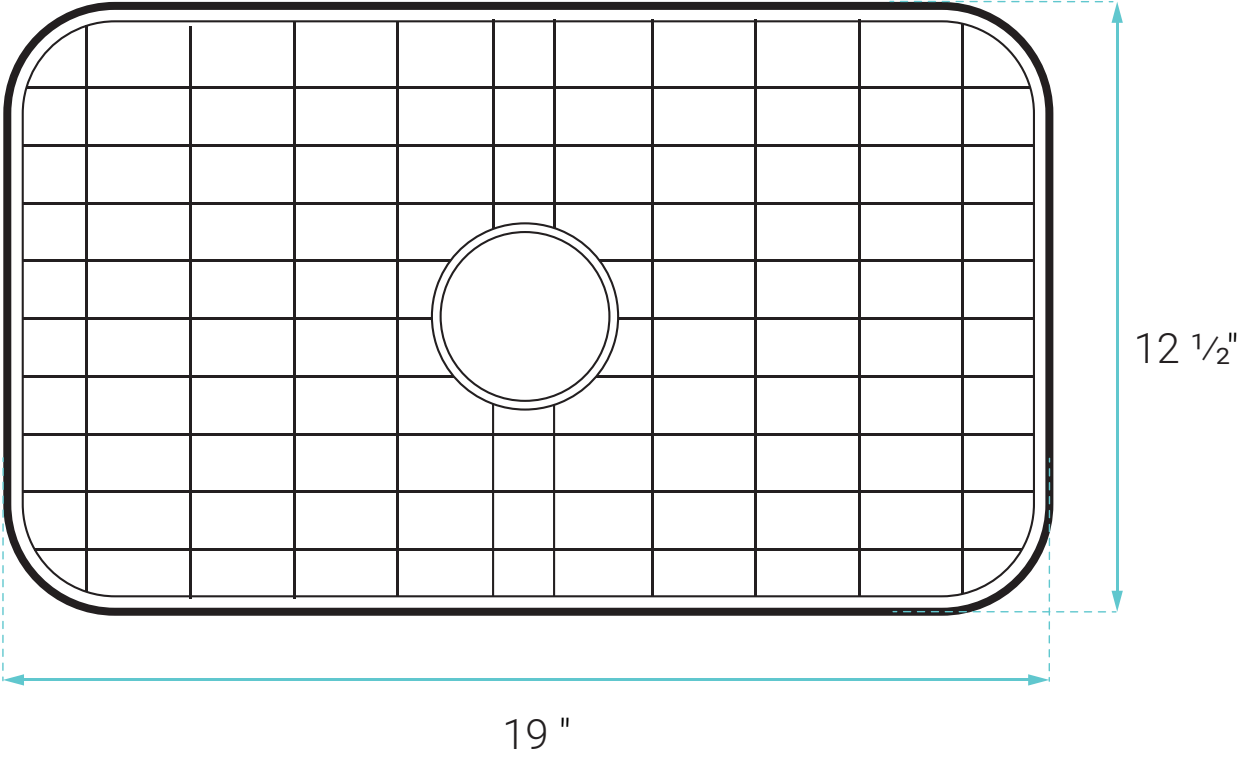

Swiss Madison®  
well made forever

SM-KS245-G