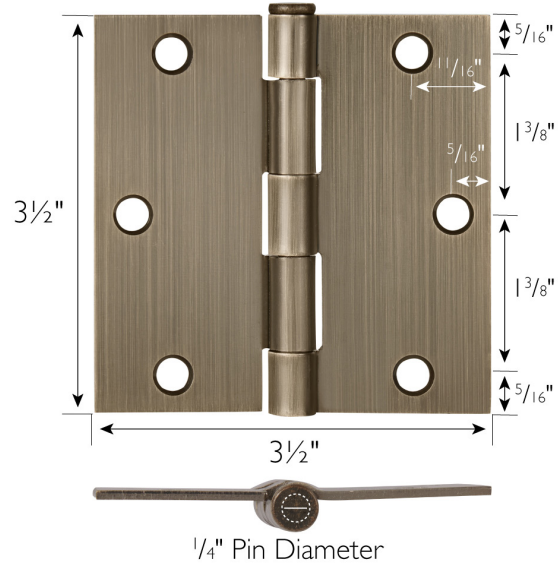

6-Hole 3 1/2" x 3 1/2", Square Corner Door Hinge 6-Pack
Antique Brass

SPECIFICATIONS

MATERIAL CONSTRUCTION:	Steel
MOUNTING HARDWARE INCLUDED:	#9 x 3/4" (6 screws)
TOOLS NEEDED FOR INSTALLATION:	Screwdriver
ASSEMBLED DIMENSIONS:	3 1/2" H x 3 1/2" L x 0.125" D
ASSEMBLED WEIGHT:	2.5 lbs
CORNER RADIUS:	Square
HINGE TYPE:	Butt Hinge