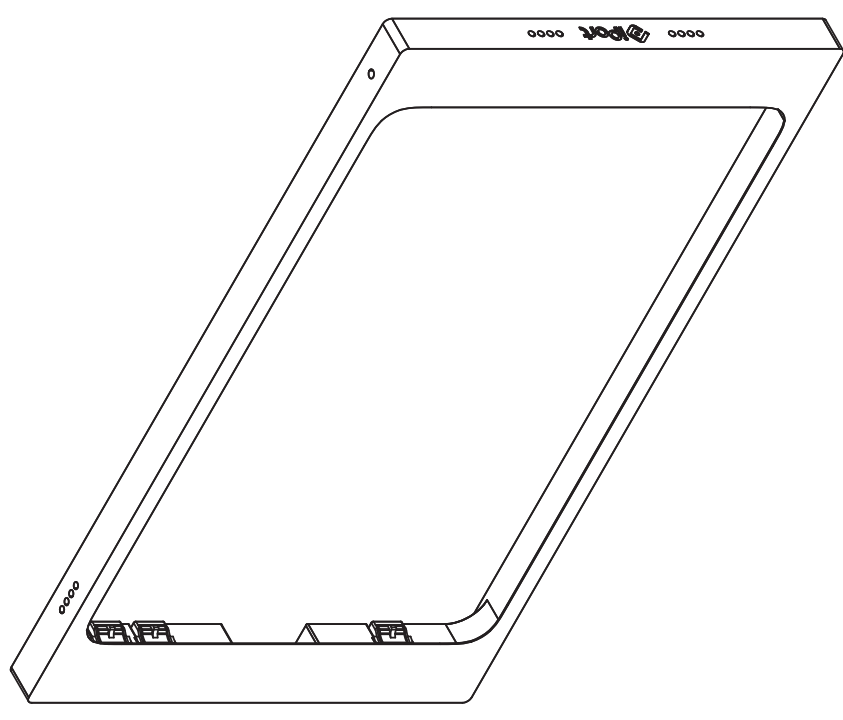

[244.70]
9 41/64

[143.50]
5 21/32

[11.30]
7/16

METRIC/INCHES

IPORT
BY SONANCE

DESIGNED IN SAN CLEMENTE,
CALIFORNIA BY IPORT

NAME
SURFACE MOUNT
MINI 4 BEZEL

NOTICE OF PROPRIETARY INFORMATION:
THE INFORMATION CONTAINED HEREIN IS THE PROPRIETARY
PROPERTY OF DANA INNOVATIONS. THE POSSESSOR AGREES
TO THE FOLLOWING:
1. TO MAINTAIN THIS DOCUMENT IN CONFIDENCE
2. NOT TO REPRODUCE OR COPY IT
3. NOT TO REVEAL OR PUBLISH IT IN WHOLE OR IN PART
4. ALL RIGHTS RESERVED

SIZE
B

SKU
70722, 70723, 70724

REV
A

SCALE: 1:2

WEIGHT: .69lbs (.31kg)

SHEET 1 of 1

1

2