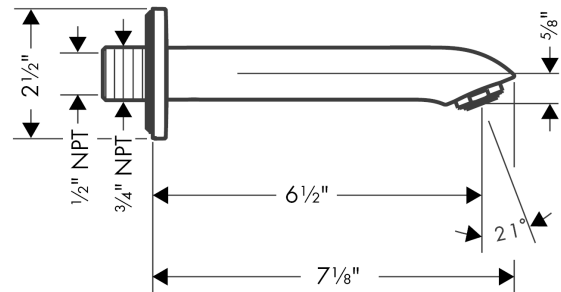

Metris

Tub Spout

Finishes : **brushed nickel** Part no. : **31494821**

Description

Features

- Solid brass
- Includes: 1/2" female and 3/4" male adaptor

Item details

List Price \$ 221.00

Compliance

Product image

Scale drawing

Metris
Tub Spout
 Finishes : **brushed nickel** Part no. : **31494821**

Exploded drawing

Year of production: >04/10

Metris

Tub Spout

Finishes : **brushed nickel** Part no. : **31494821**

Spare parts list

Year of production: >04/10

Pos.	Description	Part no.	Price	PU
1	connecting thread	95658001	-	1
2	O-ring 16x2,5	98134000	-	1
3	seal	97530000	-	1
4	O-ring 20x1,5	98197000	-	1
5	hollow set screw M6x6	97660000	-	1
6	aerator M24x1 (30 l/min)	96512820	-	1