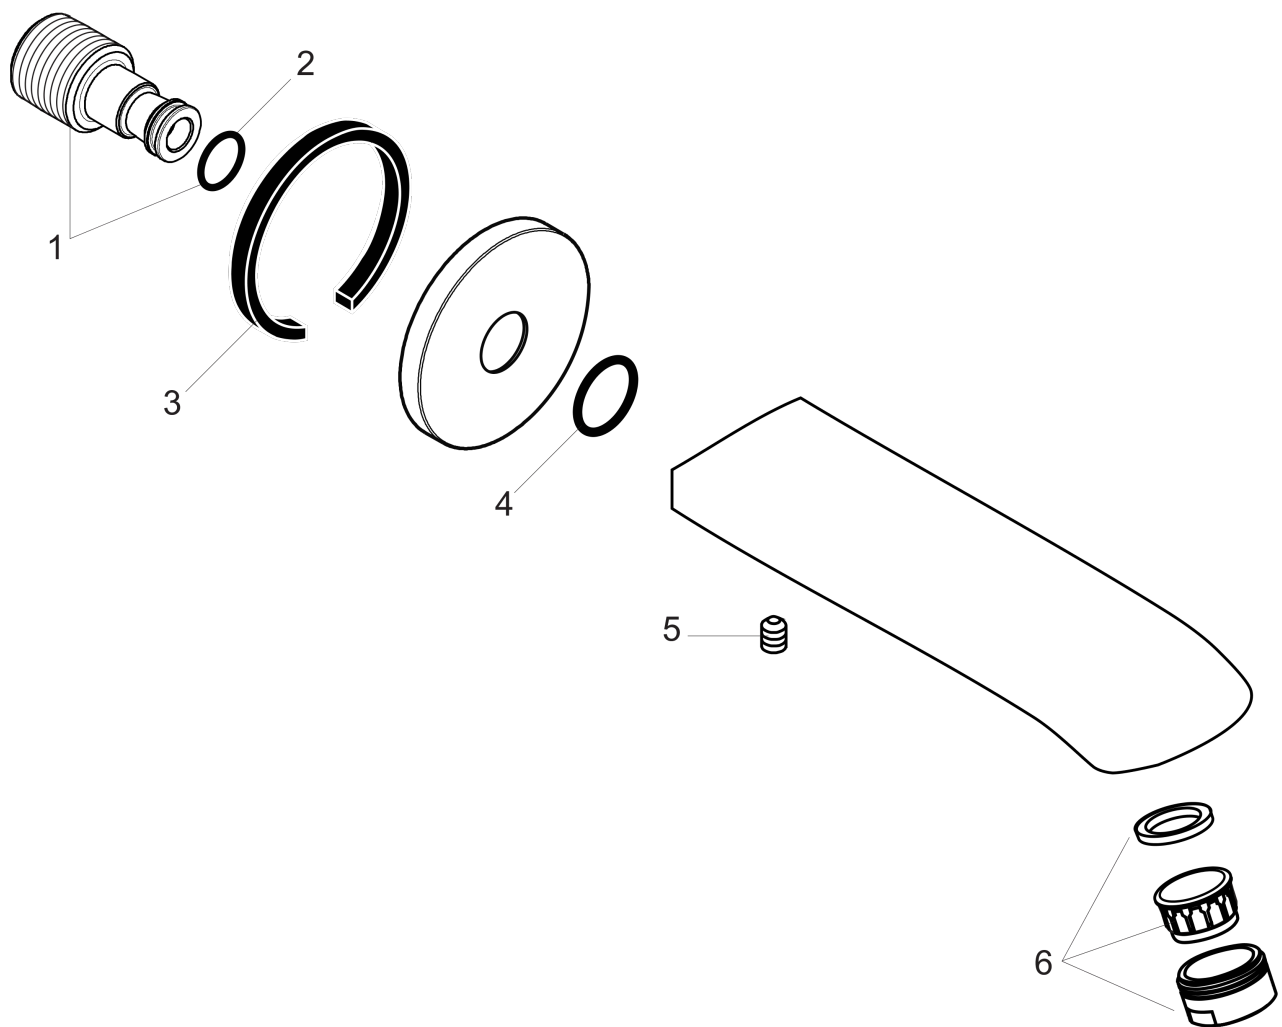

Metris

Tub Spout

Finishes : **brushed nickel** Part no. : **31494821**

Description

Features

- Solid brass
- Includes: 1/2" female and 3/4" male adaptor

Item details

List Price \$ 221.00

Compliance

Product image

Scale drawing

Metris
Tub Spout
 Finishes : **brushed nickel** Part no. : **31494821**

Exploded drawing

Year of production: >04/10

Metris

Tub Spout

Finishes : **brushed nickel** Part no. : **31494821**

Spare parts list

Year of production: >04/10

Pos.	Description	Part no.	Price	PU
1	connecting thread	95658001	-	1
2	O-ring 16x2,5	98134000	-	1
3	seal	97530000	-	1
4	O-ring 20x1,5	98197000	-	1
5	hollow set screw M6x6	97660000	-	1
6	aerator M24x1 (30 l/min)	96512820	-	1