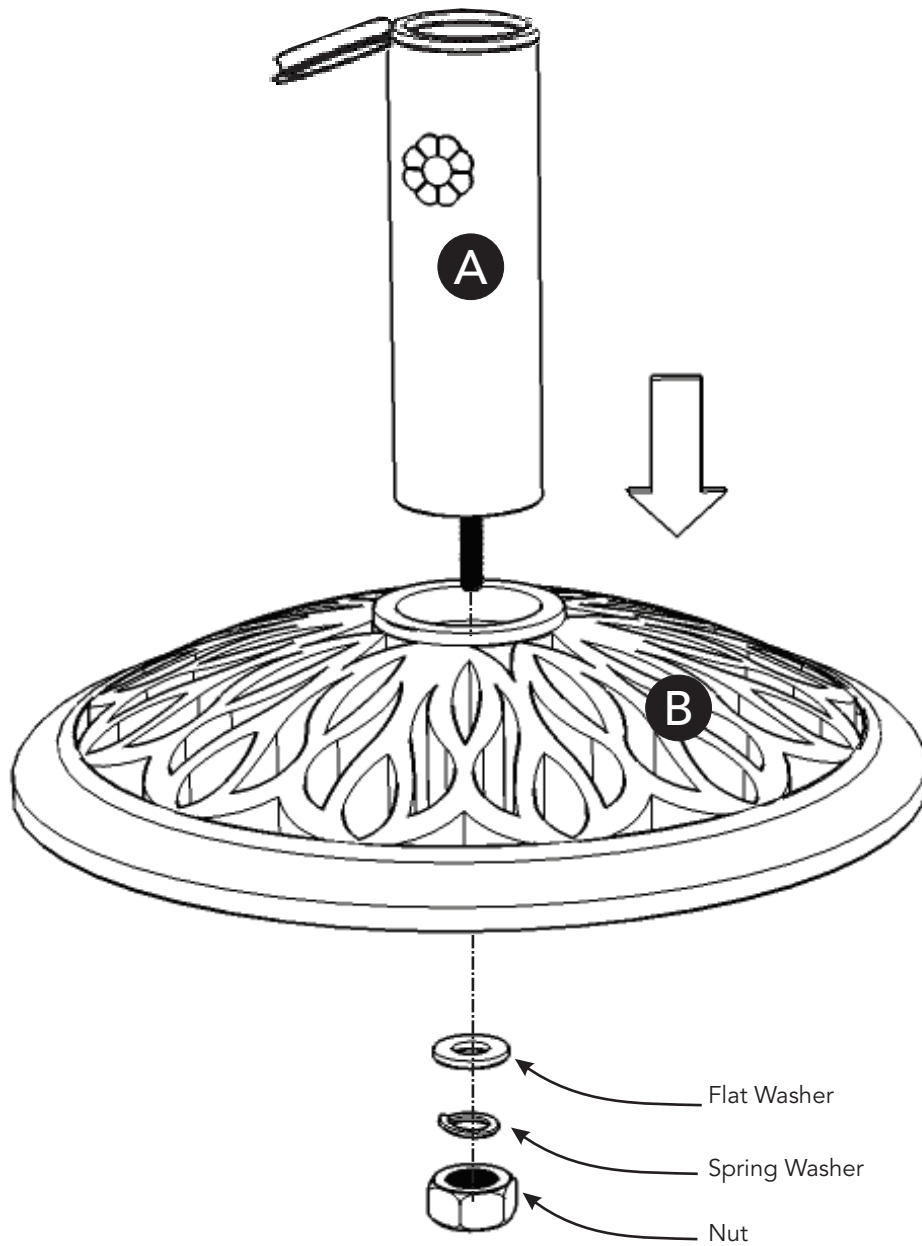

Do not use power tools above 8 volts to assemble.

Part List

A.
Top
1 pc.

B.
Base
1 pc.

Hardware List

M12
Nut
1 pc. (+1 extra)

Spring
Washer
1 pc. (+1 extra)

Flat
Washer
1 pc. (+1 extra)

Tool(s) required for assembly: 12 MM Wrench or Adjustable Wrench

Assembly Instructions 2/2

STEP 1

Attach Top (A) to Base (B) with Flat Washer, Spring Washer and Nut.

CARE INSTRUCTIONS

NEVER

allow liquids to remain on furniture.
Absorption causes parts to warp
and split and finishes to delaminate.