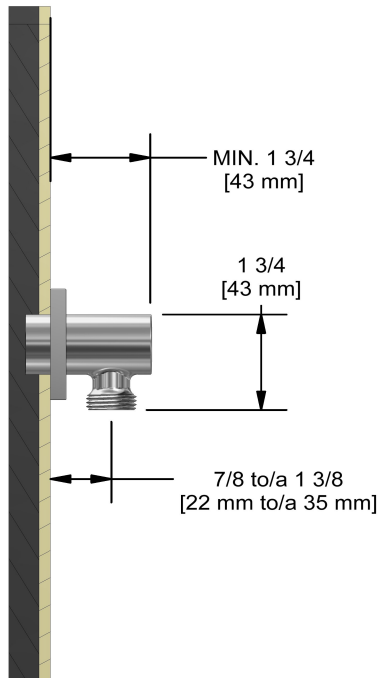

Sizes, models and finishes may differ from thoses presented.

Warranty

This **Riobel Inc.** product you have purchased carries a Limited Lifetime Warranty on the chrome, PVD finish, blacks and all working parts and is guaranteed from the initial purchase date against all manufacturing defects. All other finishes, including plastic components, are guaranteed for one year. All electric and/or electronic parts are covered by a 5-year limited warranty.

Customer Service

Ontario, West Canada : 888-287-5354 Quebec, Maritimes, United States : 866-473-8442