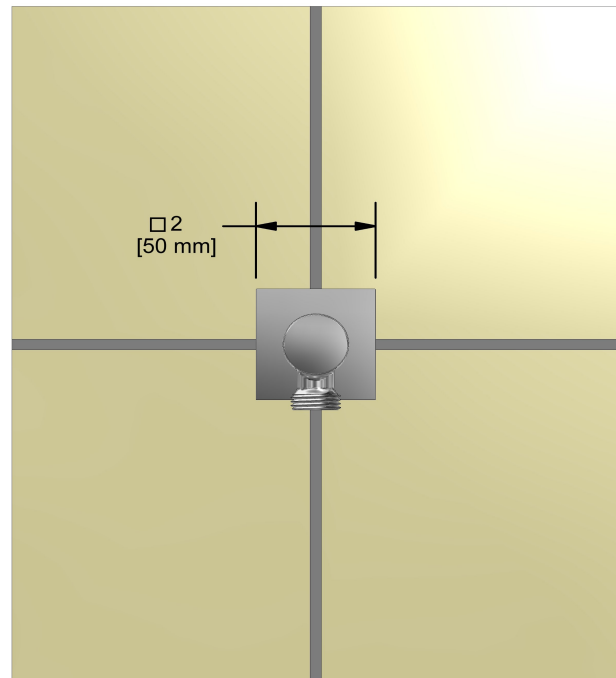

Sizes, models and finishes may differ from thoses presented.

Warranty

This **Riobel Inc.** product you have purchased carries a Limited Lifetime Warranty on the chrome, PVD finish, blacks and all working parts and is guaranteed from the initial purchase date against all manufacturing defects. All other finishes, including plastic components, are guaranteed for one year. All electric and/or electronic parts are covered by a 5-year limited warranty.

Customer Service

Ontario, West Canada : 888-287-5354 Quebec, Maritimes, United States : 866-473-8442