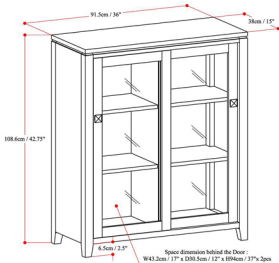

COSMOPOLITAN MEDIUM STORAGE

Net Weight : 71.5 (lb)