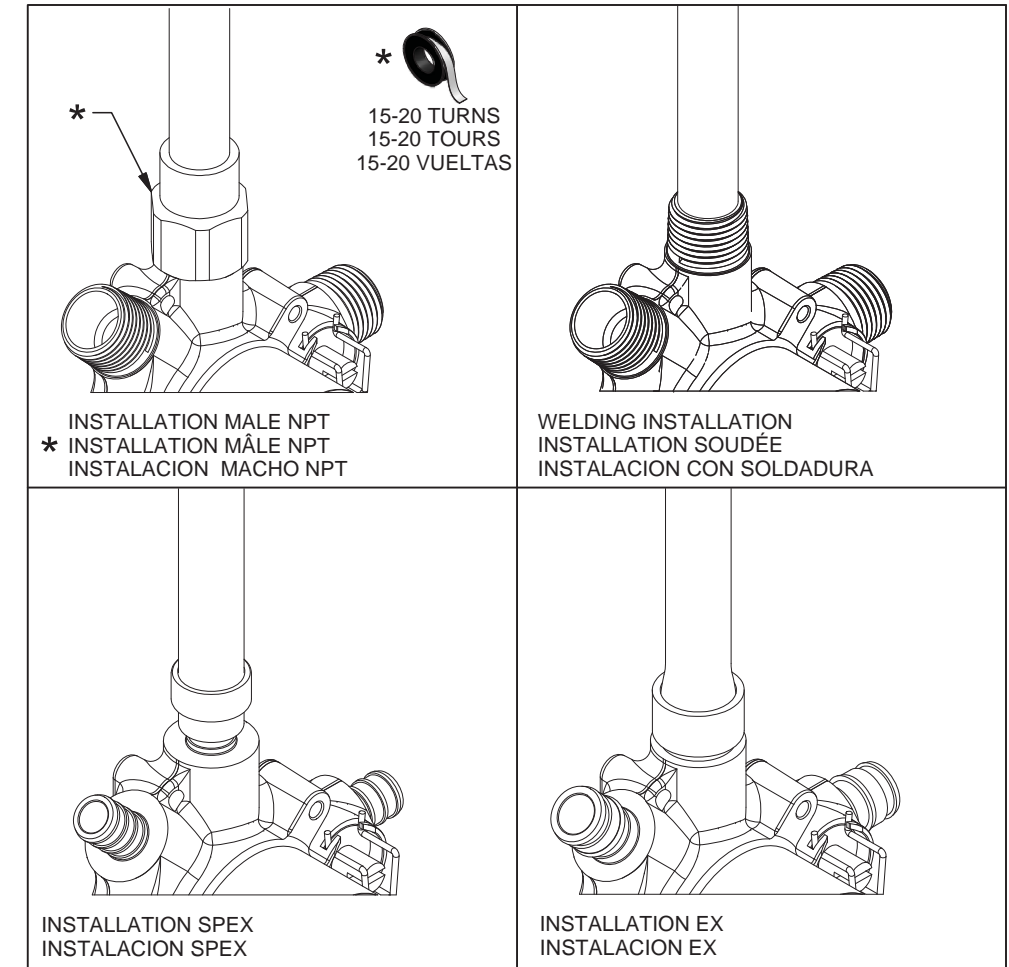

Installation guide / Guide d'installation / Guía de instalación

**Before beginning the installation:**

Read all instructions.  
Purge the water supply system before connecting it to the faucet.

**Avant de commencer l'installation:**