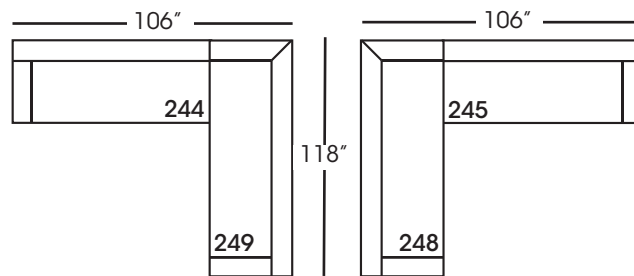

Moreau-SLIP-244/245  
Small Bench End - RSE/LSE  
L65" D41" H35"

Moreau-SLIP-248/249  
Bench End w/Corner  
RSE/LSE  
L118" D41" H35"

Seat Height 22"  
Seat Depth 19"  
Arm Height 25"

This is a suggested application and is subject to change.  
Sizes and dimensions will vary due to the individual hand crafted techniques and materials used in every style we produce.  
All furniture style names are for internal reference only, not intended for commercial use.

<b>MOREAU SLIPCOVER SECTIONAL COLLECTION</b>			
	<b>Chaise 210/211</b>	<b>Small Bench End 244/245</b>	<b>Bench End with Corner 248/249</b>
<b>Standard Features</b>			
Cloud Cushion	x	x	x
One Kidney Pillow*	x	x(2)	x(3)
Sinuous Underconstruction	x	x	x
<b>Options - See Price List for Prices</b>			
Luxe Cushion	No Charge	No Charge	No Charge
Cloud Plus Cushion	x	x	x
Extra Pillows (XP) - 18" Non-Welted TP	x	x	x
<b>Ordering Instructions</b>			
To Order, Please write the following:	Moreau-SLIP-210 RSC/211 LSC	Moreau-SLIP-244 RSE/245 LSE	Moreau-SLIP-248 RSE/249 LSE

**Pattern Availability: RG, PS, NM, RS**

**\*Back pillows only available in Balance (BAL) fabric.**

ECLECTIC.SPIRITED.WONDERFULLY COMFORTABLE.

MOREAU • SLIPCOVERED • BENCH SEAT

Chaise\*  
L36" D68" H35"  
*\*available as right or left seated*

Small Bench End\*  
L65" D41" H35"  
*\*available as right or left seated*

Bench End with Corner\*  
L118" D41" H35"  
*\*available as right or left seated*