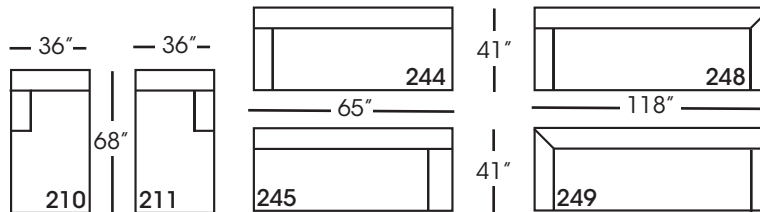

ECLECTIC.SPIRITED.WONDERFULLY COMFORTABLE.

MOREAU • SLIPCOVERED • BENCH SEAT

Chaise*
L36" D68" H35"
*available as right or left seated

Small Bench End*
L65" D41" H35"
*available as right or left seated

Bench End with Corner*
L118" D41" H35"
*available as right or left seated