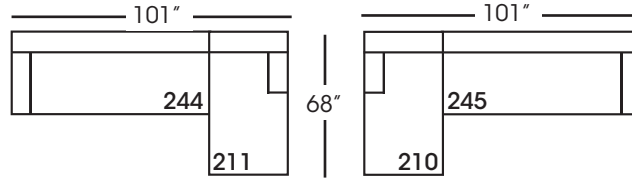

ECLECTIC.SPIRITED.WONDERFULLY COMFORTABLE.

MOREAU • SLIPCOVERED • BENCH SEAT

Chaise*
L36" D68" H35"
*available as right or left seated

Small Bench End*
L65" D41" H35"
*available as right or left seated

Bench End with Corner*
L118" D41" H35"
*available as right or left seated