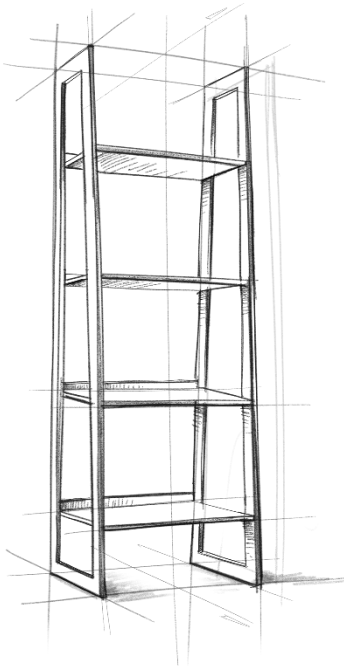

Share photos and get your cash back!

Send us images or share them on social and qualify for instant rewards. You may even receive store credit on your entire purchase!