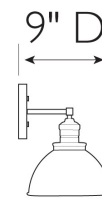

### SPECIFICATIONS

MOUNTING:	Wall Mount	LED BRIGHTNESS (LUMENS):	N/A
SLOPED CEILING ADAPTABLE:	N/A	LED COLOR CORRELATED TEMPERATURE (CCT):	N/A
LAMP TYPE 1:	Maximum 60W Medium Base Bulb	LED COLOR RENDERING INDEX (CRI):	N/A
BULB INCLUDED:	No	LED EFFICACY:	N/A
WATTS PER BULB:	60W	LED AVERAGE RATED LIFE:	N/A
TOTAL WATTAGE:	180W	ENERGY EFFICIENT:	No
DIMMABLE:	Yes	LIGHTING AMPS:	1.5
MATERIAL CONSTRUCTION:	Steel	VOLTAGE:	120V
ASSEMBLED DIMENSIONS:	10.88" H x 26" L x 9" D		
WEIGHT:	4.63 lbs.		
BACKPLATE DIMENSIONS:	5.5" H x 5.5" W		
CANOPY/PLATE DIMENSIONS:	N/A		
GLASS/SHADE DIMENSIONS:	4.75" H x 8" L x 8" D		
GLASS/SHADE MATERIAL:	Metal		
GLASS/SHADE TYPE:	Metal		
GLASS/SHADE COLOR:	Matte Black		