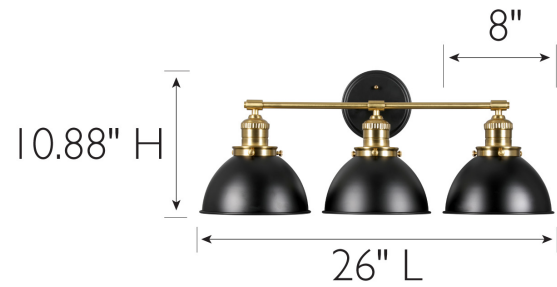

## Savannah 3-Light Vanity Light Matte Black and Satin Gold

### SPECIFICATIONS

MOUNTING:	Wall Mount	LED BRIGHTNESS (LUMENS):	N/A
SLOPED CEILING ADAPTABLE:	N/A	LED COLOR CORRELATED TEMPERATURE (CCT):	N/A
LAMP TYPE 1:	Maximum 60W Medium Base Bulb	LED COLOR RENDERING INDEX (CRI):	N/A
BULB INCLUDED:	No	LED EFFICACY:	N/A
WATTS PER BULB:	60W	LED AVERAGE RATED LIFE:	N/A
TOTAL WATTAGE:	180W	ENERGY EFFICIENT:	No
DIMMABLE:	Yes	LIGHTING AMPS:	1.5
MATERIAL CONSTRUCTION:	Steel	VOLTAGE:	120V
ASSEMBLED DIMENSIONS:	10.88" H x 26" L x 9" D		
WEIGHT:	4.63 lbs.		
BACKPLATE DIMENSIONS:	5.5" H x 5.5" W		
CANOPY/PLATE DIMENSIONS:	N/A		
GLASS/SHADE DIMENSIONS:	4.75" H x 8" L x 8" D		
GLASS/SHADE MATERIAL:	Metal		
GLASS/SHADE TYPE:	Metal		
GLASS/SHADE COLOR:	Matte Black		