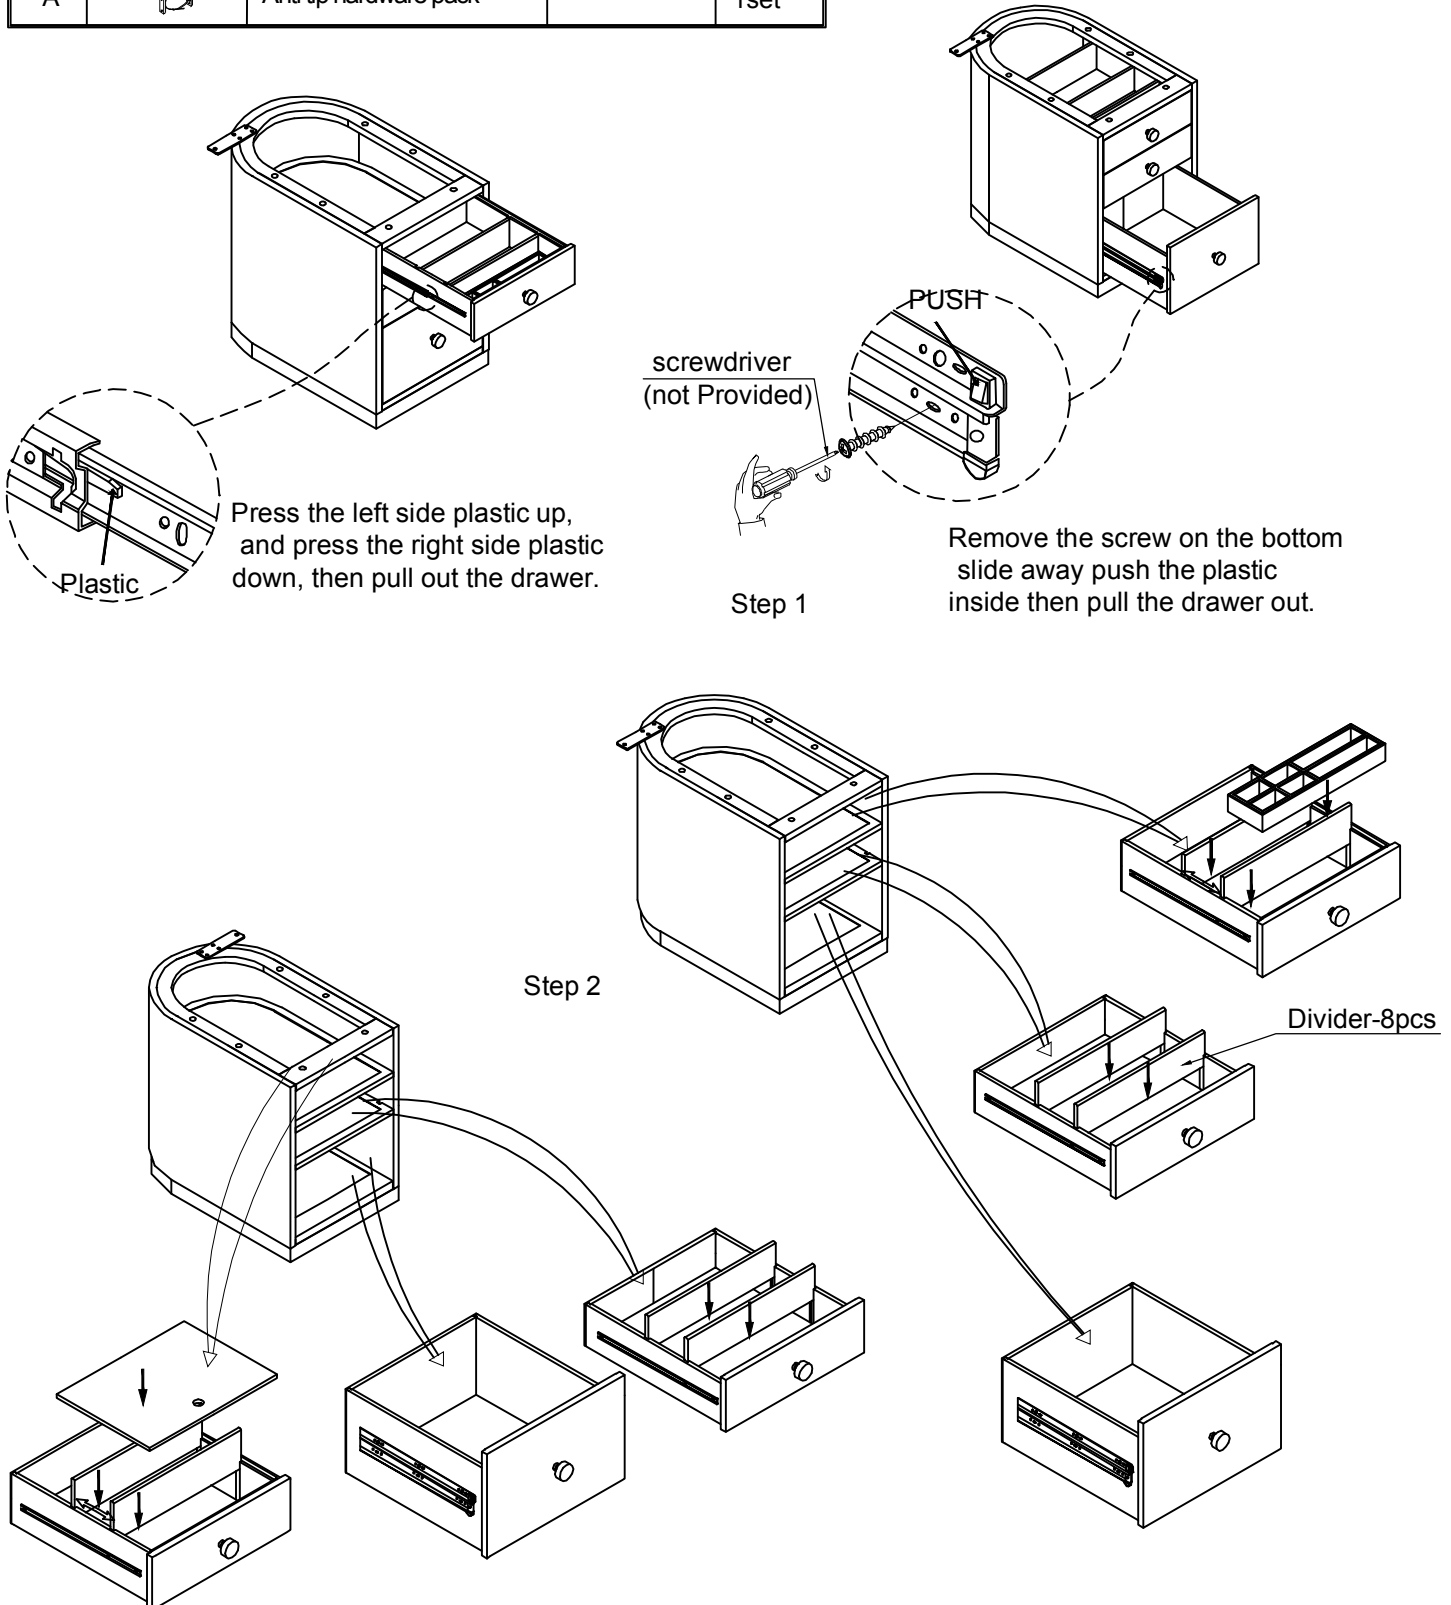

ASSEMBLY INSTRUCTION

Item: 6850-10462-80 Executive Desk

Thank you for purchasing this quality product. Be sure to unpack carefully looking for small parts which may have come loose during shipment.

Read all instruction and study the drawing carefully before starting the assembly process.

HARDWARE PACK

NO.	DRAWING	DESCRIPTION	SIZE	QTY
A		Anti tip hardware pack		1set

ASSEMBLY INSTRUCTION

Item: 6850-10462-80 Executive Desk

Thank you for purchasing this quality product. Be sure to unpack carefully looking for small parts which may have come loose during shipment.
Read all instruction and study the drawing carefully before starting the assembly process.