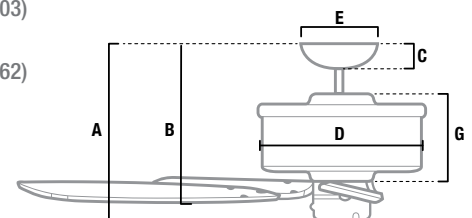

FEATURES

- ETL Damp-rated for enclosed porches, covered patios, greenhouses, and more.
- Included pull chain allows for quick and easy on/off and speed adjustments
- Includes 5 blades
- Motor size: 172 x 12
- 3" and 2" downrods included to ensure proper distance from the ceiling and optimize air movement at your preferred blade height
- WhisperWind® motor delivers ultra-powerful air movement with whisper-quiet performance so you get the cooling power you want without the noise you don't

MOTOR & BLADE FINISHES

53350 - White Finish
White Blades

53351 - Matte Black Finish
Matte Black Blades

ENERGY INFORMATION & MEASUREMENTS

ENERGY INFORMATION

Airflow	Electricity Use	Airflow Efficiency
5,100 CFM at high speed	65 Watts at high speed	79 CFM/Watts at high speed

DIMENSIONS AND MEASUREMENTS*

- A 13.03 in.
(Flush 12.03, Angled 46.03)
- B 11.62 in.
(Flush 10.62, Angled 44.62)
- C 2.75 in.
- D 10.75 in.
- E 6.49 in.
- F – in.
- G 5.16 in.

WARRANTY INFORMATION

Limited Lifetime Motor Warranty is backed by the only company with over 125 years in the fan business.