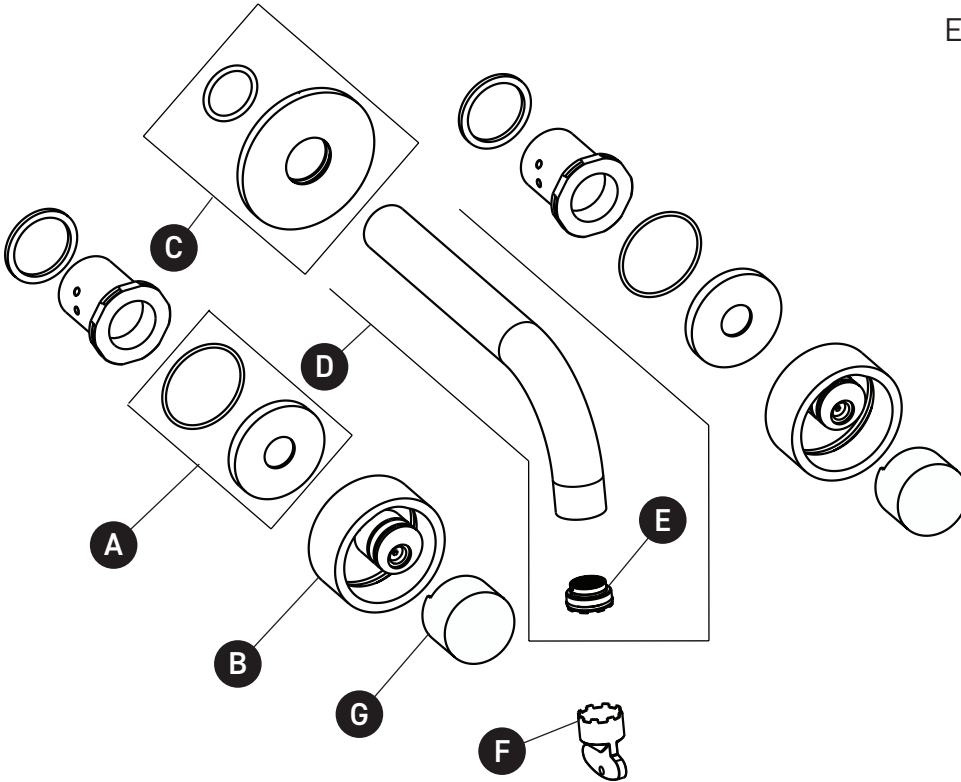

ORDER BY PART NUMBER

ILLUSTRATED PARTS

EC08W3

Eclissi™ Wall Mount Lavatory Faucet
With C-Spout

ID	Kit Number	Finish
A*	16 003093	See below
B*	16 003047	See below
C*	16 000964	See below
D*	16 001433	See below
E	16 000194	N/A
F	16 000529	N/A
G*	16 003073	See below