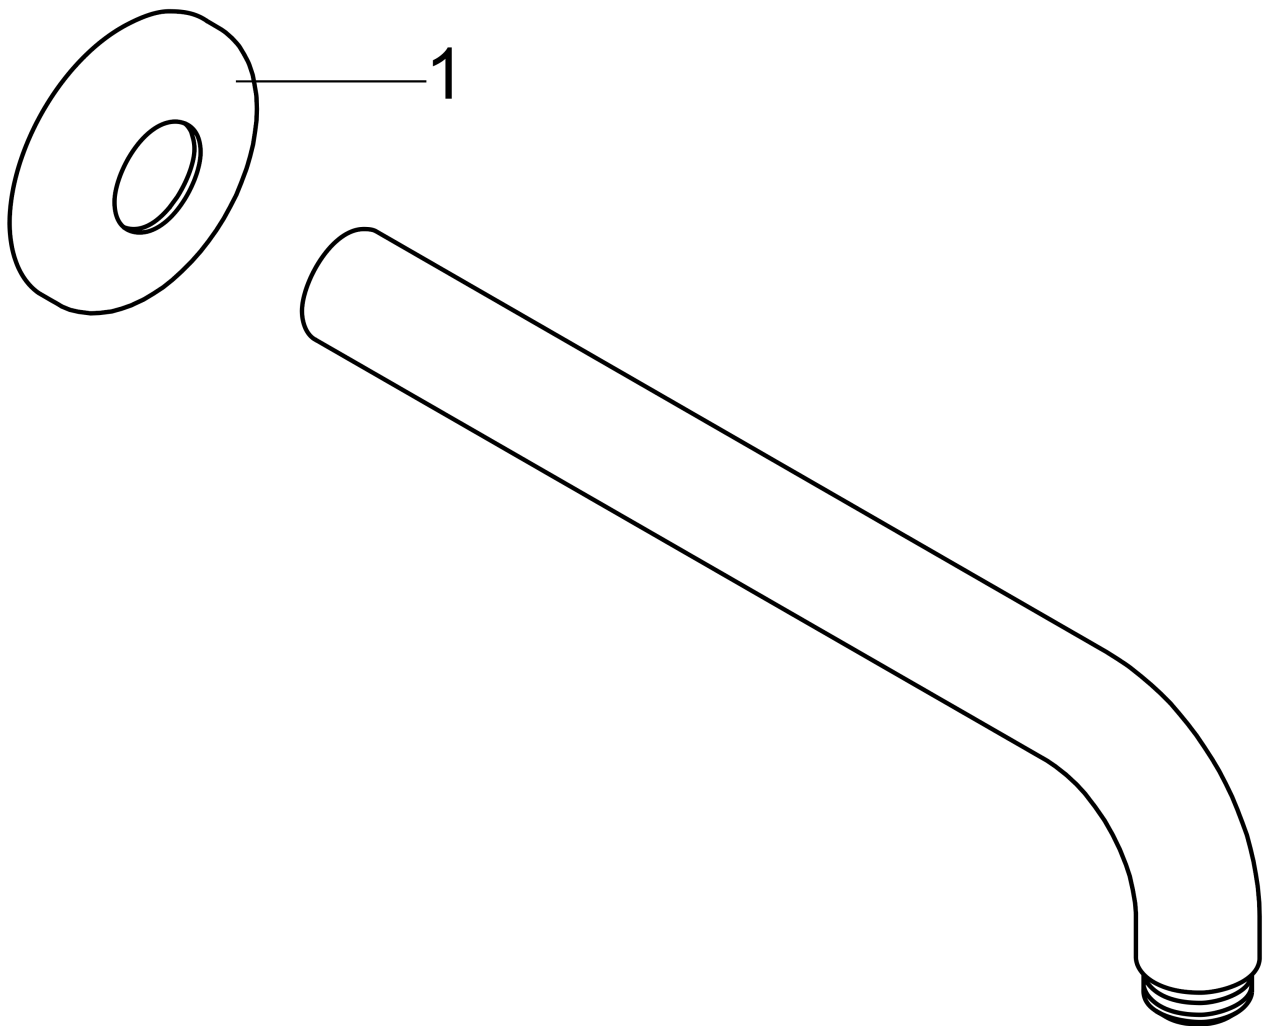

Showerarm Raindance 9"

Finishes : **brushed nickel** Part no. : **27422821**

Description

Features

- Brass
- 1/2" NPT
- Escutcheon

Item details

List Price \$ 185.00

Compliance

Product image

Scale drawing

Showerarm Raindance 9"

Finishes : **brushed nickel** Part no. : **27422821**

Exploded drawing

Year of production: >11/04

Showerarm Raindance 9"

Finishes : **brushed nickel** Part no. : **27422821**

Spare parts list

Year of production: >11/04

Pos.	Description	Part no.	Price	PU
1	escutcheon	28454820	-	1