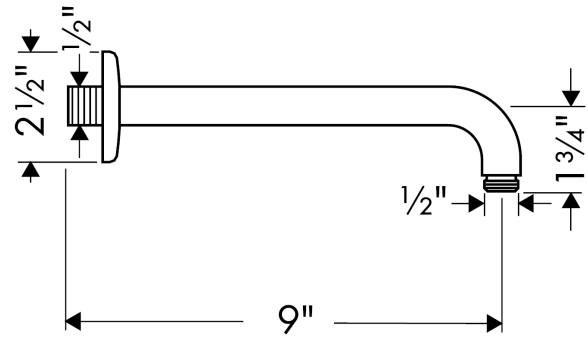

Showerarm Raindance 9"

Finishes : **brushed nickel** Part no. : **27422821**

Description

Features

- Brass
- 1/2" NPT
- Escutcheon

Item details

List Price \$ 185.00

Compliance

Product image

Scale drawing

Showerarm Raindance 9"

Finishes : **brushed nickel** Part no. : **27422821**

Exploded drawing

Year of production: >11/04

Showerarm Raindance 9"

Finishes : **brushed nickel** Part no. : **27422821**

Spare parts list

Year of production: >11/04

Pos.	Description	Part no.	Price	PU
1	escutcheon	28454820	-	1