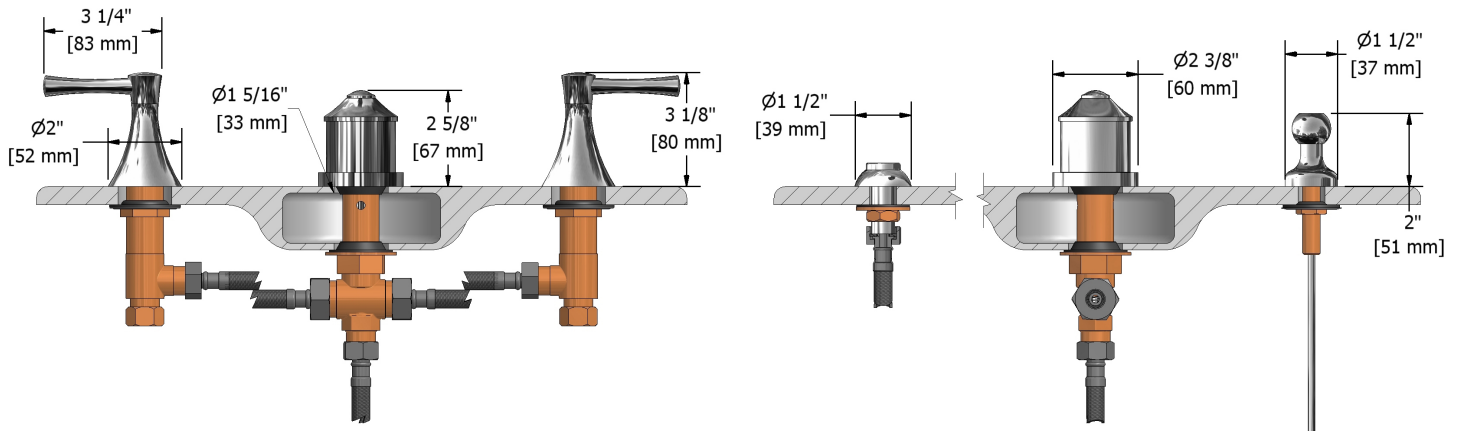

Sizes, models and finishes may differ from those presented.

Warranty

This **Riobel Inc.** product you have purchased carries a Limited Lifetime Warranty on the chrome, PVD finish, blacks and all working parts and is guaranteed from the initial purchase date against all manufacturing defects. All other finishes, including plastic components, are guaranteed for one year. All electric and/or electronic parts are covered by a 5-year limited warranty.

Customer Service

Ontario, West Canada : 888-287-5354 Quebec, Maritimes, United States : 866-473-8442